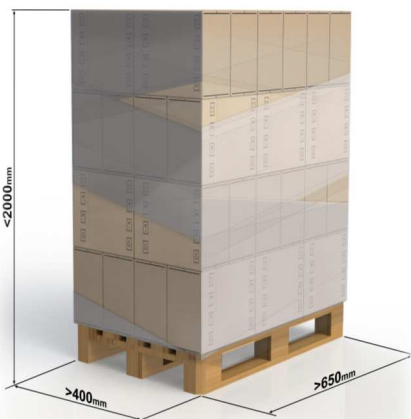

FM50

The cheap and labour-friendly alternative to film wrapping by hand.

With the FM50 EasyWrap® hand wrapping of small series of pallets becomes a pleasant and work-friendly activity. It is no longer necessary to crawl or walk around a pallet with the film roll in your hand. This protects the arms and back of your employees.

Tightly wrapped pallets

The FM50 EasyWrap® results in; regular and tightly wrapped pallets, with a minimum film usage. You can wrap a range of types, sizes and weights of pallets in an instant.

Easy operation

With no electrical components or motor drive. The light design and the simple operation enables everyone to work with it perfectly.

Wrap and save money with thin or pre-stretched films

The FM50 EasyWrap® is equipped with an adjustable film brake with which, thin or even pre-stretched films can be processed. The film carriage is moved up and down via a mechanical transfer, as required. Due to the open construction, roll changes can be carried out quickly and with ease.

In short, the EasyWrap® offers many interesting benefits for a particularly attractive price.