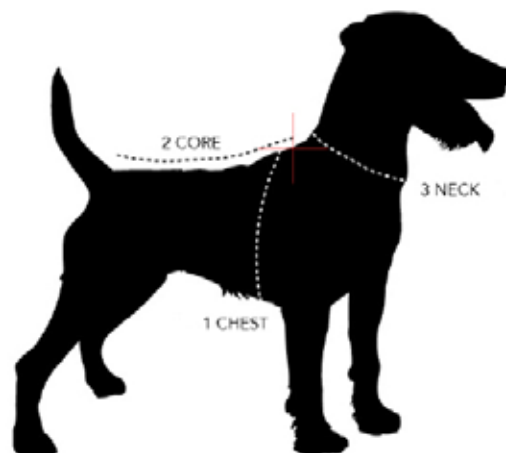

Brott

dog's lifestyle from Barcelona

THE ORIGINAL BRAND
THAT #DOGLOVERS LOVE

SIZE GUIDE

COAT

DOG COAT

SIZE	IDEAL FOR DOGS SUCH AS	LONG BACK (cm)	CHEST (cm)
XXS	Maltese Bichon, Yorkshire	25	38-46
XS	Caniche	32	44-56
S	Teckel, Jack Russell, Westie	40	48-60
M	Cocker, Beagle, French Bulldog	45	60-80
L	Dalmata, Weimaraner	50	72-92
XL	Labrador, Golden, Rottweiler	55	78-98
XXL	Terranova, Saint Bernard	65	84-104

GREYHOUND COAT

P-	Piccolo	32	32-40
P	Piccolo	36	40-52
P+	Piccolo	40	44-56
W	Whippet	50	48-60
W+	Whippet	55	52-64
G-	Greyhound	60	58-68
G	Greyhound	68	66-76
G+	Greyhound	74	70-82

WINTER GREYHOUND COAT

W	Whippet	50	48-60
W+	Whippet	55	52-64
G-	Greyhound	60	58-68
G	Greyhound	68	66-76
G+	Greyhound	74	70-82

To find out **what size you need for a collar (3) or a harness (1)**, measure the perimeter of its neck or chest with a flexible tape measure.

If you need to **know the size of the coat**, measure the back, from the withers to the beginning of the tail (2) and the chest (1).

If you need anything to call us as to the 931314108 or send an email guau@brottdog.com. We would love to help you!