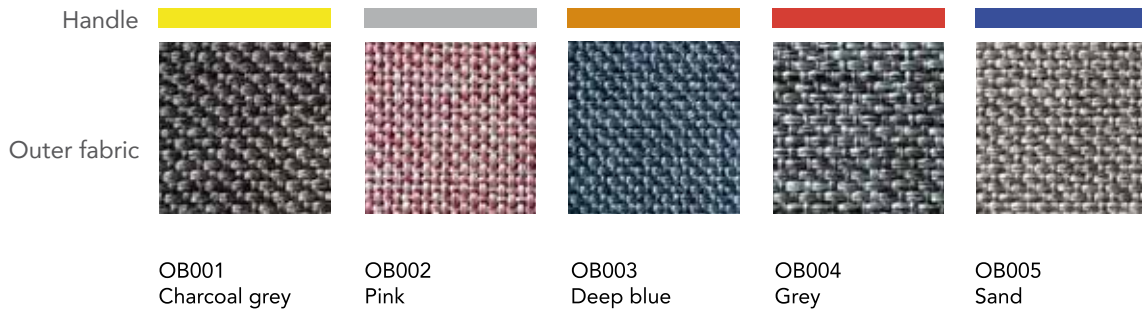

THE ORIGINAL BRAND
THAT #DOGLOVERS LOVE