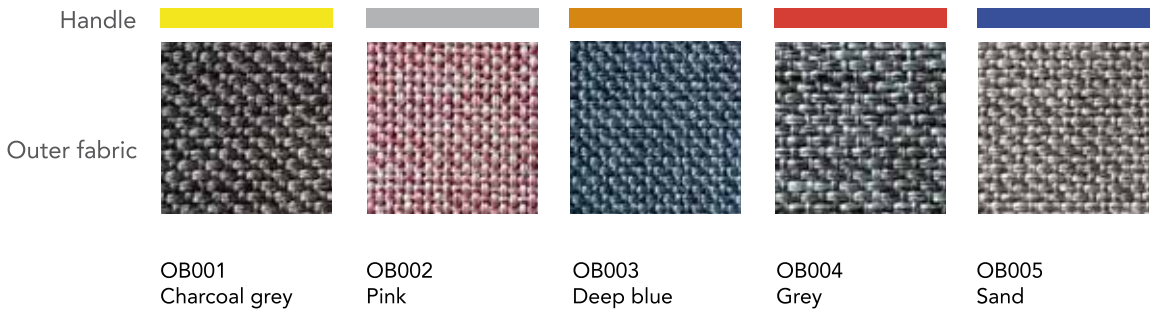

RBWC001

RBW001

PRICE LIST
ROUND BED

SIZE	BREEDS Ideal for dogs such as:	DIMENSIONS-KG	€ RRP RECOMMENDED RETAIL PRICE (inc VAT)	€ WHOLESALE PRICE TO RETAIL (ex VAT)
XS	Pincher, Chihuahua	50x12 cm height -1 kg	89	44
S	Jack Russell, Cocker, Westie, Beagle	70x17 cm height -1,75 kg	109	54
M	Border Collie, Doberman, Greyhound	90x20 cm height -3,45 kg	139	69
L	Weimaraner, Great Dane	110x25 cm height 4,90 kg	179	89