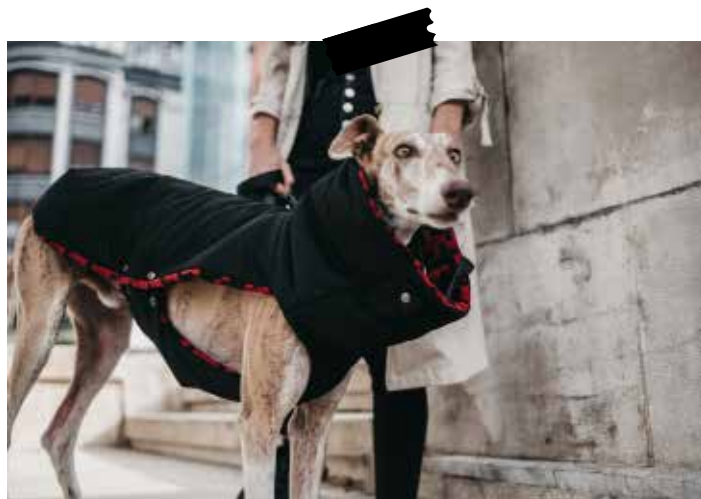

PRICE LIST
WINTER GREYHOUND COAT

SIZE	BREEDS Ideal for dogs such as:	LENGHT	€ RRP RECOMMENDED RETAIL PRICE (inc VAT)	€ WHOLESALE PRICE TO RETAIL (ex VAT)
P+	Piccolo	40 cm	80	39,90
W	Whippet	50 cm	85	42,40
W+	Whippet	55 cm	85	42,40
G-	Greyhound	60 cm	90	44,90
G	Greyhound	68 cm	90	44,90
G+	Greyhound	74 cm	95	47,40

PRICE LIST
WINTER GREYHOUND COAT

Martinet / Llivia

SIZE	BREEDS Ideal for dogs such as:	LENGHT	€ RRP RECOMMENDED RETAIL PRICE (inc VAT)	€ WHOLESALE PRICE TO RETAIL (ex VAT)
P+	Piccolo	40 cm	85	42,40
W	Whippet	50 cm	90	44,90
W+	Whippet	55 cm	90	44,90
G-	Greyhound	60 cm	95	47,40
G	Greyhound	68 cm	95	47,40
G+	Greyhound	74 cm	100	49,90