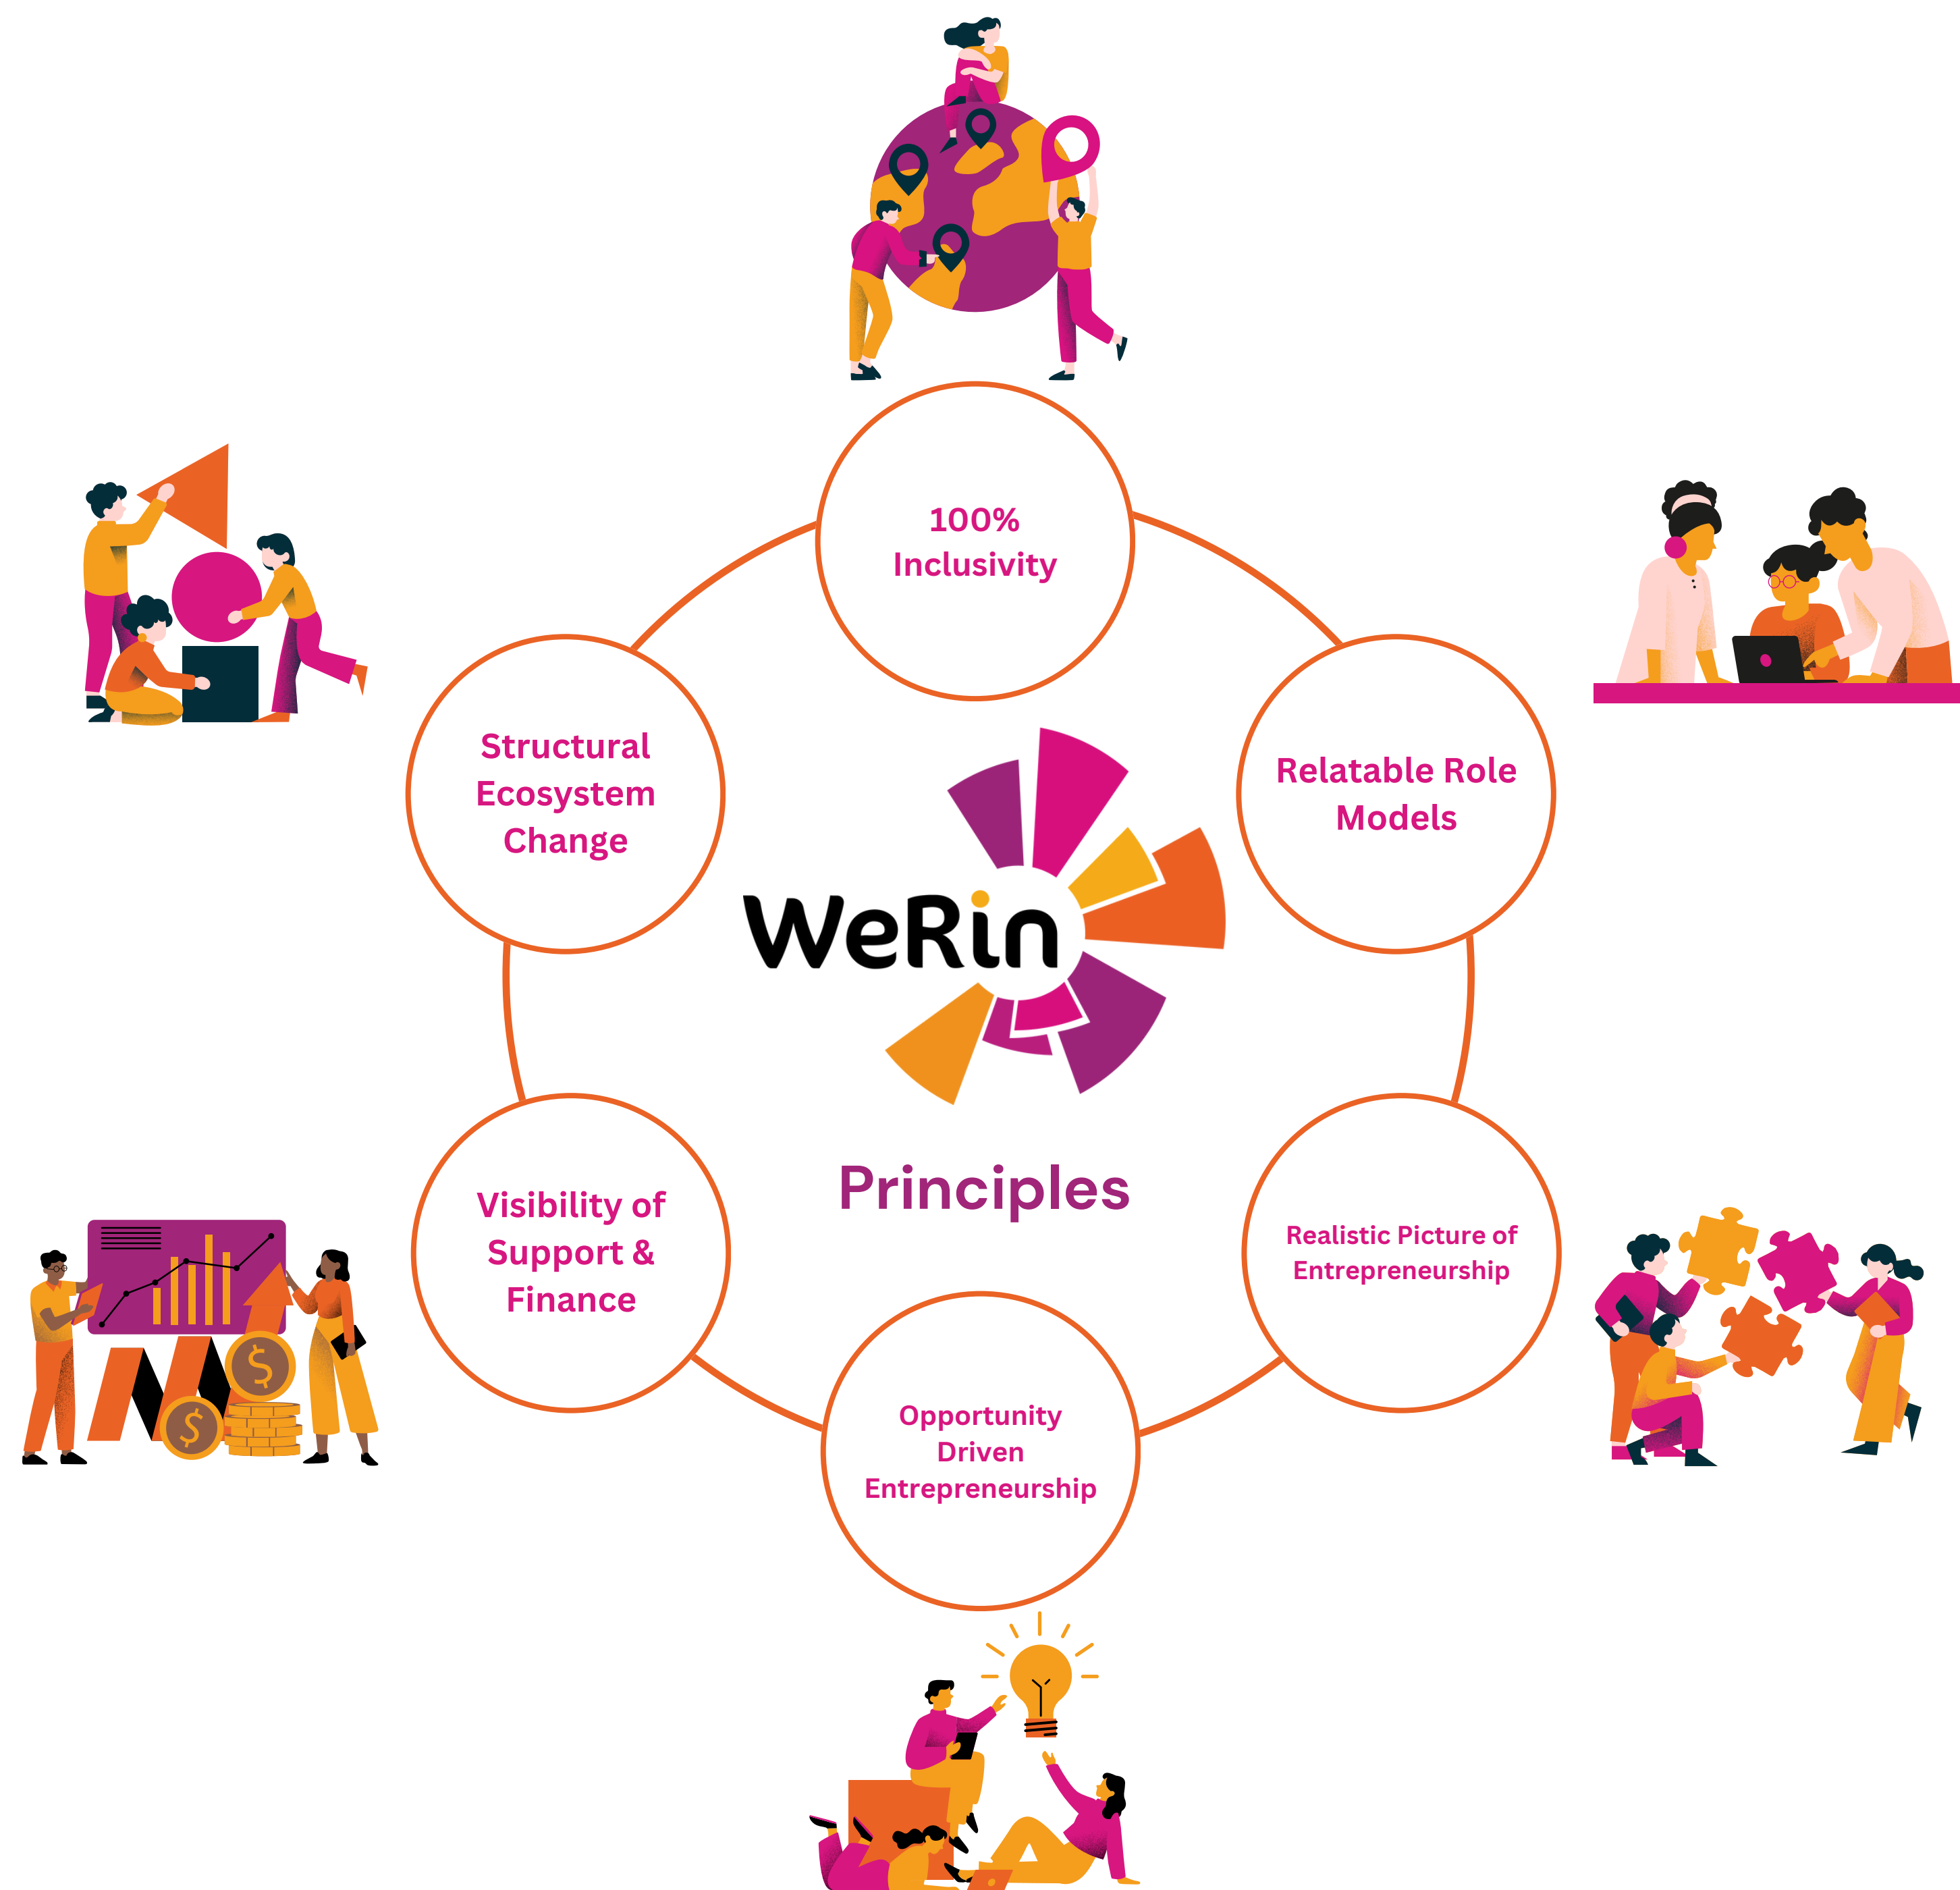

What?

For whom?

Entrepreneurship Students

Entrepreneurship Professors

Mentors

Entrepreneurship Directors

The WeRin Knowledge Port allows you to...

- 1 ...find **inspiration** to support women entrepreneurship
- 2 ...foster **inclusive entrepreneurship education** and support programmes
- 3 ...access a **curated compilation of resources** to contribute to the improvement of the entrepreneurship ecosystem

A set of **materials to upskill and support the practical application** of the WeRin principles in different environments and contexts.

NETWORKS & INITIATIVES

Learn about the **networks and initiatives that personify and actively support the uptake and application** of the WeRin principles and foster a more inclusive entrepreneurship ecosystem and education programmes.

VIDEOS

A compilation of **webinars, modules and talks**, related to each of the WeRin principles, that provide first hand insights from women entrepreneurs and relevant actors in the entrepreneurial ecosystem