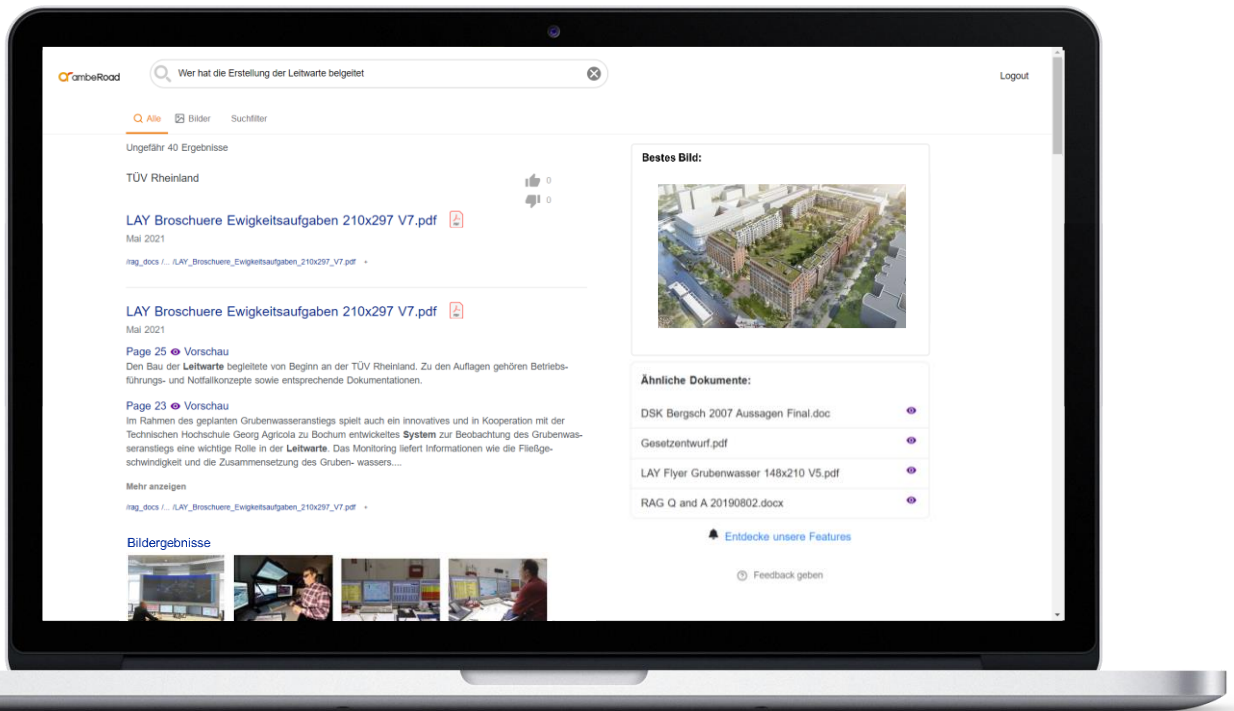

Making Enterprise Search a no Brainer

amberSearch – an intelligent enterprise search engine bringing the search experience known from the web into your company

Our references:

Success Story

Success Story

RAG project video