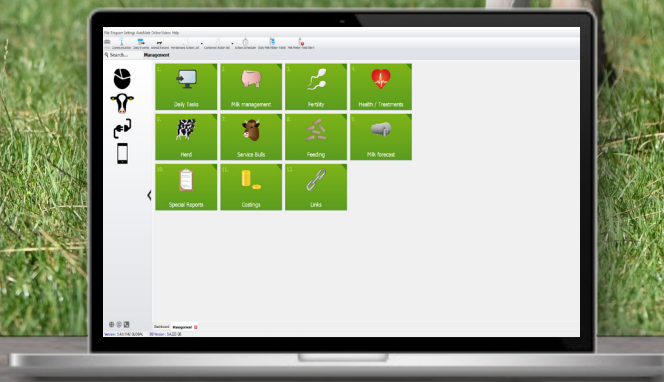

Herd management software

UNIFORM Global

Why UNIFORM-Agri?

UNIFORM-Agri is an international company that develops dairy herd management software. Benefiting from privileged relationships with the main manufacturers of milking equipment, consulting organizations and other players in the dairy industry; we are committed to support farmers in their search for profitability and sustainability.

Herd management software

Every day, thousands of dairy farmers around the world rely on their UNIFORM software for monitoring their dairy herd.

Benefits

- ✓ User friendly interface
- ✓ No double data entry, due to links to national databases and organizations
- ✓ Links to nearly all on-farm systems, like sensors, robots and parlours
- ✓ Fast and easy data entry
- ✓ Flexible tool for making action lists
- ✓ Mobile UNIFORM App
- ✓ A wide variety of practical analyses
- ✓ Intelligent data validation
- ✓ Automated backups
- ✓ Highly educated helpdesk
- ✓ Individual on-boarding, specifically set up to your needs

UNIFORM App

- ✓ Enter events as they happen anywhere on the farm
- ✓ On demand access to Action lists and Vet check lists
- ✓ Access your individual cow records
- ✓ No need for a constant Wi-Fi connection
- ✓ Use multiple mobile devices on the same farm
- ✓ For iOS and Android