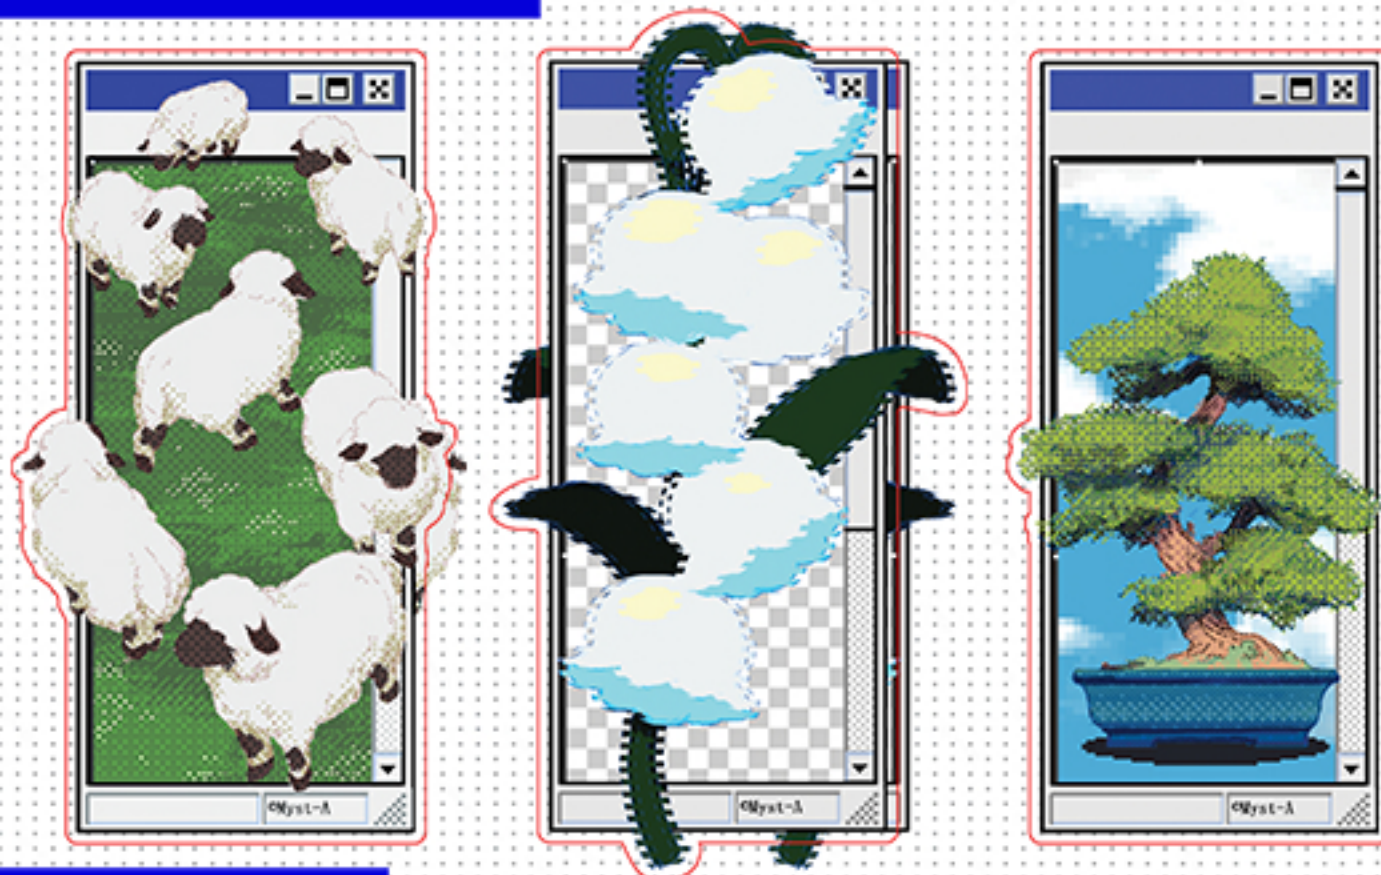

KEYCHAINS

Nu:Carnival / 7,8x7,8cm

NOTEPAD

CARD HOLDERS

Thick Acrylic Keychain / 7,8x7,8cm

STICKER SHEETS

MAGNETS

*Sailor Moon,
Evangelion,
Dungeon Meshi
3,5x5cm*

POSTERS

PRINTS

BOOKMARKS

DIVIDER

CLICHÉS

Artbook

Compilation of male pin-up illustrations featuring dragon, unicorn, demons and more...

NSFW, 28p, 21x21cm

CAPTIONS

Preliminary sketches, design research drawn for Clichés. Also contain a R-18 one-shot comic NSFW, 70p, A5

WELCOME HOME MASTER!

LAST COPY!
DERNIER EXEMPLAIRE!

BLUE LOCK Doujinshi
Maid Café AU, Humor
Various pairings (Kunigiri, Tabiori, etc)
PG-13, B/W, 36p, A5