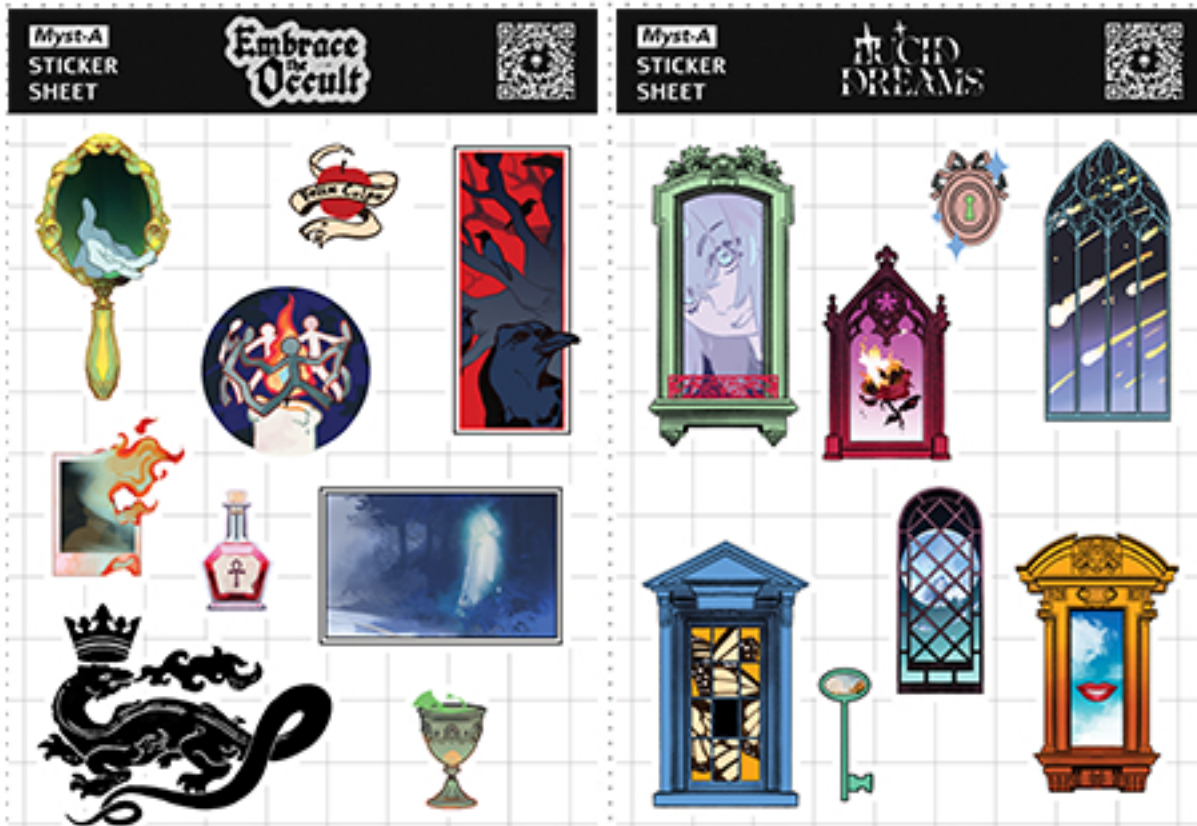

KEYCHAINS

Nu:Carnival / 7,8x7,8cm

NOTEPAD

CARD HOLDERS

Thick Acrylic Keychain / 7,8x7,8cm

STICKER SHEETS

MAGNETS

*Sailor Moon,
Evangelion,
Dungeon Meshi
3,5x5cm*

POSTERS

PRINTS

BOOKMARKS

DIVIDER

CLICHÉS

Artbook

Compilation of male pin-up illustrations featuring dragon, unicorn, demons and more...

NSFW, 28p, 21x21cm

CAPTIONS

Preliminary sketches, design research drawn for Clichés. Also contain a R-18 one-shot comic NSFW, 70p, A5

WELCOME HOME MASTER!

LAST COPY!
DERNIER EXEMPLAIRE!

BLUE LOCK Doujinshi
Maid Café AU, Humor
Various pairings (Kunigiri, Tabiori, etc)
PG-13, B/W, 36p, A5