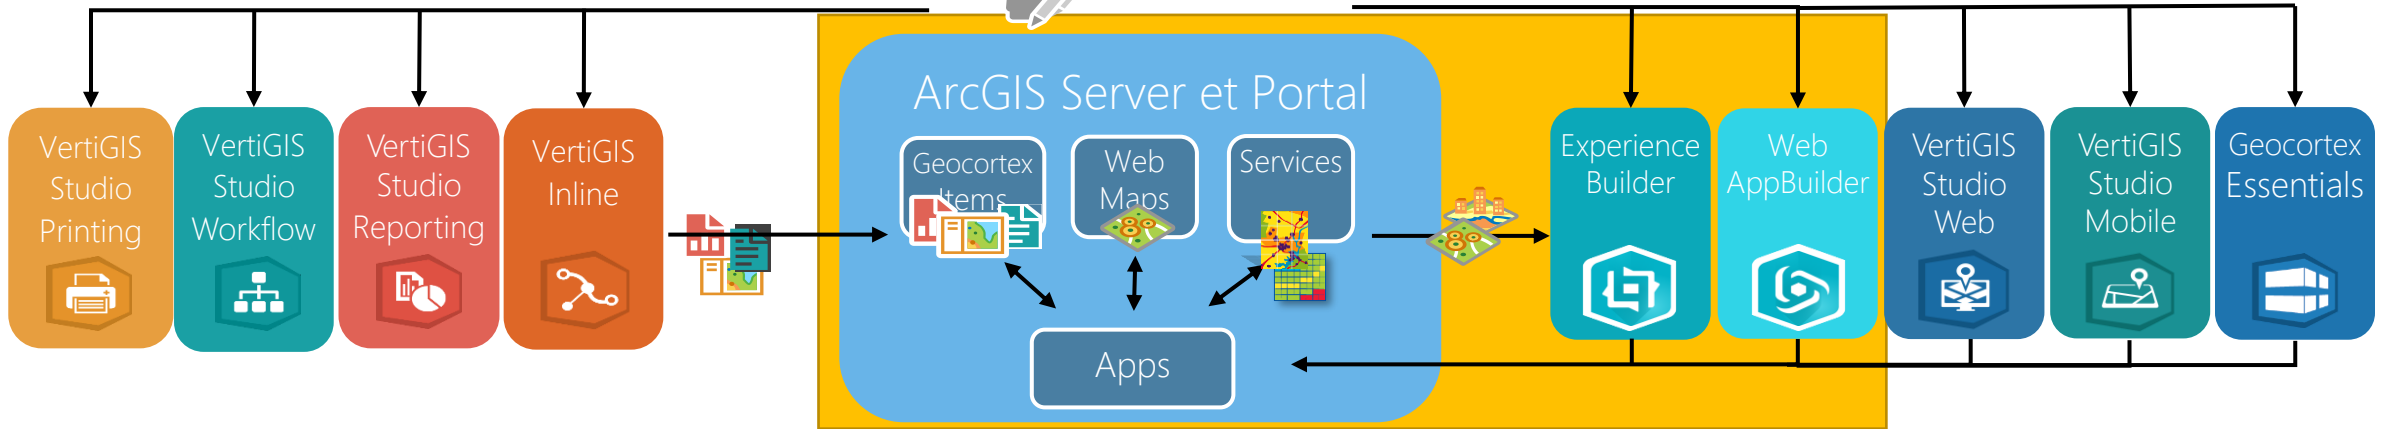

# La gamme VertiGIS™ Geocortex® by VertiGIS™

Capabilities

Platform

Viewer Frameworks

 Geocortex Analytics

 Creators

 VertiGIS Studio Access Control

Viewers, Editors & Field Workers

### VertiGIS Studio™

**VertiGIS Studio Web**  
Beautiful, fast, flexible applications combining the 3D and 2D capabilities of Esri's latest JavaScript API.

[Launch](#) [Learn More](#)

**VertiGIS Studio Workflow**  
Extend your VertiGIS Studio and Web AppBuilder for ArcGIS® applications by turning sophisticated business processes into a set of simple, guided end-user interactions.

[Launch](#) [Learn More](#)

**VertiGIS Studio Inline**  
Transform your linear referenced data into dynamic charts with Inline.

[Launch](#) [Learn More](#)

**VertiGIS Studio Item Manager**  
Take control of your ArcGIS Online® and Portal items with advanced item management tools.

[Launch](#) [Learn More](#)

**VertiGIS Studio Access Control**  
Go beyond out-of-the-box with fine-grained permissions for your ArcGIS Server® apps.

Only available on-premises [Learn More](#)

**VertiGIS Studio Analytics**  
Monitor your GIS, be notified when problems arise, and analyze usage statistics to maximize your ROI.