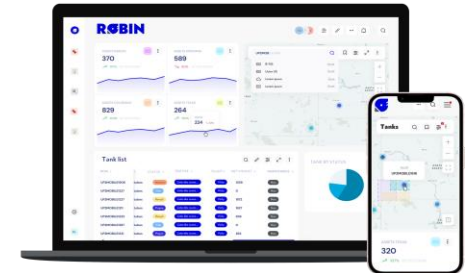

# International Outdoor GPS Geolocation Solution

Location in over 150 countries

Tracker

LTE-M Cellular

International cellular network

Telecom operator

Zozio  
Cloud/On-premise

Internet