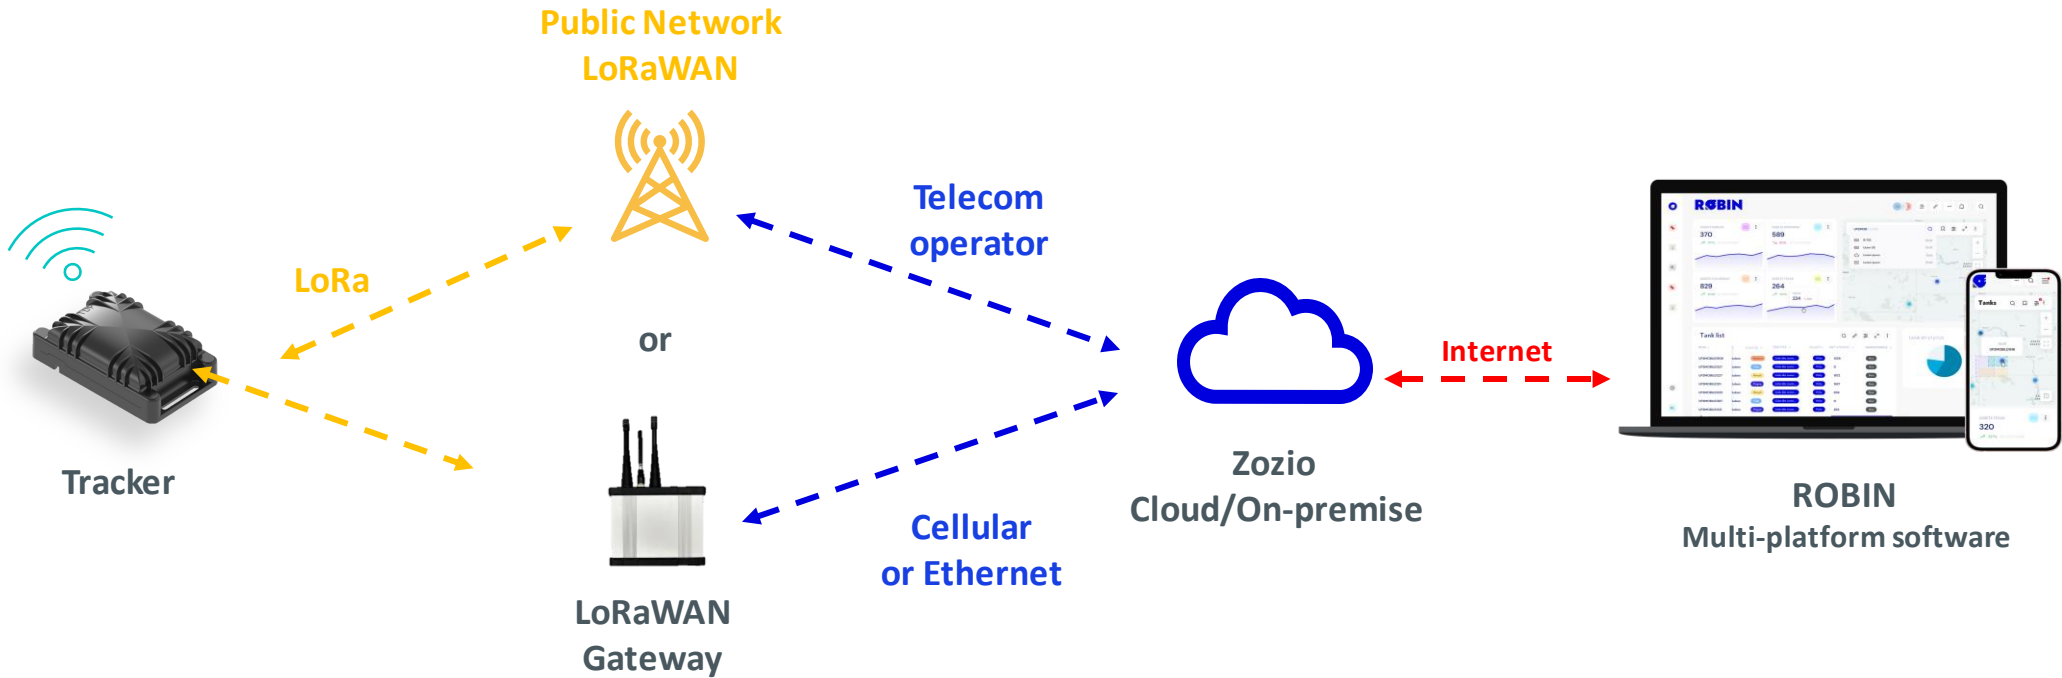

# UWB Indoor Geolocation solution wireless

# BLE tag and ESL Non-Wired Indoor Geolocation solution wireless

# National Outdoor GPS Geolocation Solution

Location in France

GPS

# International Outdoor GPS Geolocation Solution

Location in over 150 countries

Tracker

LTE-M Cellular

International cellular network

Telecom operator

Zozio  
Cloud/On-premise

Internet