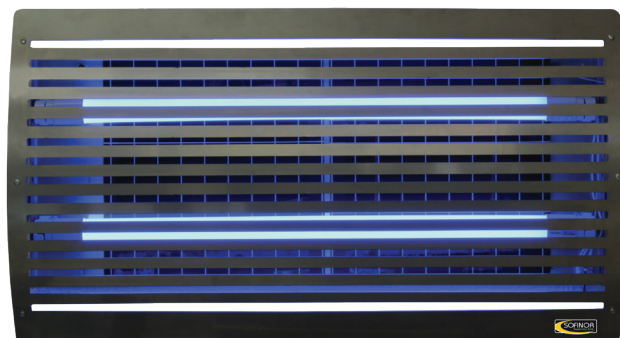

ELECTROCUTING INSECT KILLERS

new
High quality

Ref. TMX40

Ref. TMX30

High quality UV-A LED tube with best attraction to the flying insects

**Stainless steel
and led lamp technology**

**Lamp life : 20 000 hours
compared to 8 000 hours
for a conventional lamp**

50/60 Hz compatible

- Average working life of lamp : 20 000 hours
- High quality UV-A LED tube with best attraction to the flying insects
- 304 stainless steel + ABS fireproof housing
- Transformer of superior quality to ensure best killing rate
- With micro switch for safety using
- With collection tray for easy cleaning
- Made for free standing or hanging
- No spray, eco-friendly
- Ideal for using in restaurant, food shops,supermarket

Designation	Dimensions L x W x H	Power	High voltage	Input	Coverage	Lamp type	Kg	Ref.
Electric insect Killer 14 W	548 x 112 x 262 mm	14 W	2000 - 2500 V	220 - 240 V 50 - 60 Hz	100 m ²	2 x 7 W	2.2	TMX30
Electric insect Killer 18 W	704 x 112 x 262 mm	18 W	2000 - 2500 V	220 - 240 V 50 - 60 Hz	150 m ²	2 x 9 W	3.1	TMX40
Option : set of 6 glue sheets for TMX30								TMXG30
Option : set of 6 glue sheets for TMX40								TMXG40

www.sofinor.com

Tel : +33 3 20 10 34 10
Email : sofinor@sofinor.com

SOFINOR SAS
P.A de la Houssoye
Rue Ambroise Paré
59280 BOIS-GRENIER
FRANCE

Led fly trap with glue sheet **new**

Ref. TMXL

- Completely made of AISI304 stainless steel
- Robust, resistant, professional and with excellent aesthetics
- The pivoting front allows the appearance of the device to be modified to adapt it to the local configuration, while the adhesive sheet with a black background prevents the trapped insects to be seen from outside of the device
- The replacement of the glue sheet can be done easily without tools by sliding the glue sheet in the runners