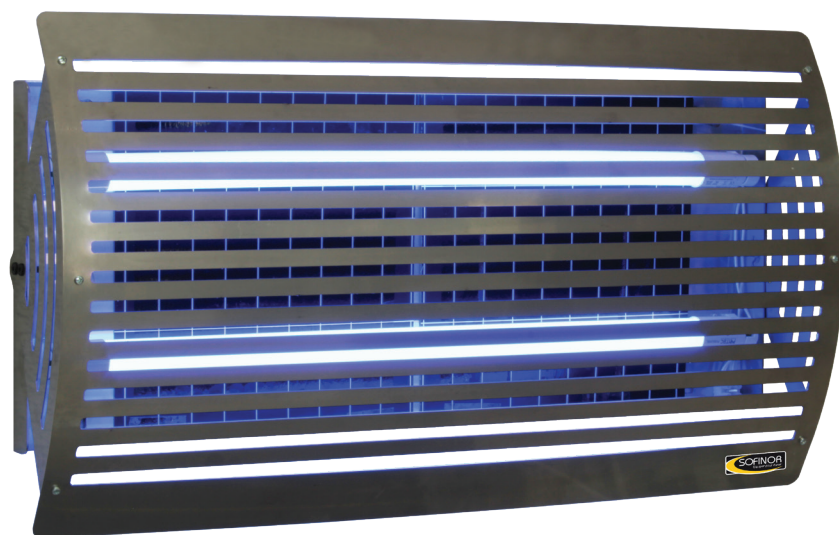

ELECTROCUTING INSECT KILLERS

new
High quality

Ref. TMX40

Ref. TMX30

High quality UV-A LED tube with best attraction to the flying insects

**Stainless steel
and led lamp technology**

**Lamp life : 20 000 hours
compared to 8 000 hours
for a conventional lamp**

50/60 Hz compatible

- Average working life of lamp : 20 000 hours
- High quality UV-A LED tube with best attraction to the flying insects
- 304 stainless steel + ABS fireproof housing
- Transformer of superior quality to ensure best killing rate
- With micro switch for safety using
- With collection tray for easy cleaning
- Made for free standing or hanging
- No spray, eco-friendly
- Ideal for using in restaurant, food shops,supermarket

Designation	Dimensions L x W x H	Power	High voltage	Input	Coverage	Lamp type	Kg	Ref.
Electric insect Killer 14 W	548 x 112 x 262 mm	14 W	2000 - 2500 V	220 - 240 V 50 - 60 Hz	100 m ²	2 x 7 W	2.2	TMX30
Electric insect Killer 18 W	704 x 112 x 262 mm	18 W	2000 - 2500 V	220 - 240 V 50 - 60 Hz	150 m ²	2 x 9 W	3.1	TMX40
Option : set of 6 glue sheets for TMX30								TMXG30
Option : set of 6 glue sheets for TMX40								TMXG40

www.sofinor.com

Tel : +33 3 20 10 34 10
Email : sofinor@sofinor.com

SOFINOR SAS
P.A de la Houssoye
Rue Ambroise Paré
59280 BOIS-GRENIER
FRANCE

Led fly trap with glue sheet **new**

Ref. TMXL

- Completely made of AISI304 stainless steel
- Robust, resistant, professional and with excellent aesthetics
- The pivoting front allows the appearance of the device to be modified to adapt it to the local configuration, while the adhesive sheet with a black background prevents the trapped insects to be seen from outside of the device
- The replacement of the glue sheet can be done easily without tools by sliding the glue sheet in the runners