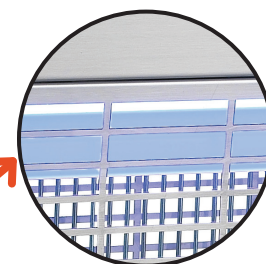

High quality UV-A LED tube with best attraction to the flying insects

**Stainless steel
and led lamp technology**

**Lamp life : 20 000 hours
compared to 8 000 hours
for a conventional lamp**

50/60 Hz compatible

- Average working life of lamp : 20 000 hours
- High quality UV-A LED tube with best attraction to the flying insects
- 304 stainless steel + ABS fireproof housing
- Transformer of superior quality to ensure best killing rate
- With micro switch for safety using
- With collection tray for easy cleaning
- Made for free standing or hanging
- No spray, eco-friendly
- Ideal for using in restaurant, food shops,supermarket

Designation	Dimensions L x W x H	Power	High voltage	Input	Coverage	Lamp type	Kg	Ref.
Electric insect Killer 14 W	548 x 112 x 262 mm	14 W	2000 - 2500 V	220 - 240 V 50 - 60 Hz	100 m²	2 x 7 W	2.2	TMX30
Electric insect Killer 18 W	704 x 112 x 262 mm	18 W	2000 - 2500 V	220 - 240 V 50 - 60 Hz	150 m²	2 x 9 W	3.1	TMX40
Option : set of 6 glue sheets for TMX30								TMXG30
Option : set of 6 glue sheets for TMX40								TMXG40

www.sofinor.com

Tel : +33 3 20 10 34 10
Email : sofinor@sofinor.com

SOFINOR SAS
P.A de la Houssoye
Rue Ambroise Paré
59280 BOIS-GRENIER
FRANCE