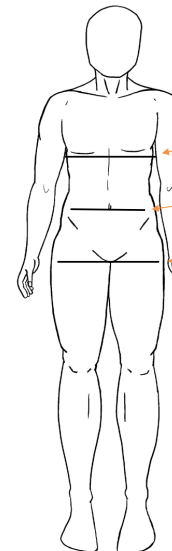

SIZE CHART 2022

PROFILE	FEMALE	MALE
NAME		
HEIGHT in cm		
WEIGHT in kg		
STANDARD SHIRT SIZE		

MEASUREMENTS	
CHEST in cm	
WAIST in cm	
HIPS in cm	

WOMEN'S JACKETS (except SILLAGE)								
CLEMENT SIZE	00	0	1	2	3	4	5	6
CHESTLINE in CM	81-85	86-90	91-95	96-103	104-111	112-119	120-127	128-135
HIPSLINE in CM	86/90	91/95	96/100	101/108	109/116	117/124	125/132	133/140
FRENCH SIZE (for information)	34/36	36/38	38/40	42/44	46/48	50/52	54/56	58/60
SIZE US (for information)	XS	S	M	L	XL	2XL	3XL	4XL

MEN'S PANTS SIROCCO - FUGA - FURYO - MISTRAL															
CLEMENT SIZE	0	1	2	3	4	5	6								
WAISTLINE in CM	72/75	76/79	80/83	84/87	88/91	92/95	96/99	100/103	104/107	108/111	112/115	116/119	120/123	124/127	128/131
HIPSLINE in CM		88/92	92/96	97/101	102/106	107/111	112/115	116/129	120/123	124/127	128/131	132/135	136/139	140/143	144/147
FRENCH SIZE (for information)	34	36	38	40	42	44	46	48	50	52	54	56	58	60	62
SIZE US (for information)	XS	S	M	L	XL	XXL	XXXL	XXXXL							

CHEST

Measure around the fullest part of your chest

WAIST

measure around your waistline

HIPS

Measure around the fullest part of your hips

CHEST

Measure around the fullest part of your chest

WAIST

measure around your waistline

HIPS

Measure around the fullest part of your hips

IF YOU ARE NOT SURE BETWEEN 2 SIZES, ORDER THE BIGGEST ONE