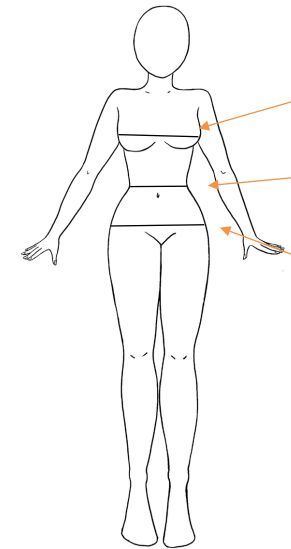

WOMEN'S PANTS NOTUS - VENUS - EDEN												
CLEMENT SIZE	34	36	38	40	42	44	46	48	50	52	54	56
WAISTLINE in CM	60-63	64-67	68-71	72-75	76-79	80-83	84-87	88-91	88-91	92-95	100-103	104-107
HIPSLINE in CM	85/88	89/92	93/96	97/100	101/104	105/108	109/112	113/116	117/120	121/124	125/128	129/132
SIZE US (for information)	0	2	4	6	8	10	12	14	16	18	20	22
SIZE US JEAN EDEN (for information)	24	25	26	27	28	29	30	31	32	33	34	35

MEN'S JACKET (except HERITAGE ET DREAM)										
CLEMENT SIZE	0	1	2	3	4	5	6	7	8	
CHESTLINE in CM	81/85	86/90	91/98	99/106	107/114	115/122	123/130	131/138	139/146	147/154
MAXIMUM WAISTLINE in CM	85	90	98	106	114	122	130	138	146	154
HIPSLINE in CM	80/84	85/89	90/97	98/105	106/113	114/121	122/129	130/137	138/145	146/153
FRENCH SIZE (for information)	40/42	42/44	46/48	50/52	54/56	58/60	62/64	66/68	70/72	74/76
SIZE US (for information)	XS	S	M	L	XL	2XL	3XL	4XL	5XL	6XL

MEN'S PANTS SIROCCO - FUGA - FURYO - MISTRAL															
CLEMENT SIZE	0	1	2	3	4	5	6								
WAISTLINE in CM	72/75	76/79	80/83	84/87	88/91	92/95	96/99	100/103	104/107	108/111	112/115	116/119	120/123	124/127	128/131
HIPSLINE in CM		88/92	92/96	97/101	102/106	107/111	112/115	116/129	120/123	124/127	128/131	132/135	136/139	140/143	144/147
FRENCH SIZE (for information)	34	36	38	40	42	44	46	48	50	52	54	56	58	60	62
SIZE US (for information)	XS	S	M	L	XL	XXL	XXXL	XXXXL							

CHEST

Measure around the fullest part of your chest

WAIST

measure around your waistline

HIPS

Measure around the fullest part of your hips