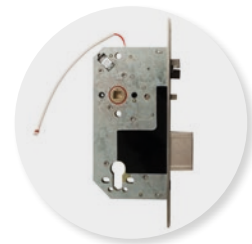

New and minimalist RFID reader module design. Available in two finishes: black and white.

Includes blue and red alert LEDs

Includes sensors to record the following events

- Opened door
- Improperly closed door
- Intrusion
- Use of cylinder

- Mechanical
- Compatible with any fixed DIN handle
- Outer handle turns freely with the door closed

A mechanical half-cylinder may be added for emergency mechanical key opening

Includes internal electronic privacy button

Opening by RFID card, Bluetooth or wireless remote operation

Operation for 80,000 openings in wireless model or 105,000 in Read/Write model

Euro mortise lock, with panic exit and anti-card device

Automatic deadbolt (2.54 cm) and panic function