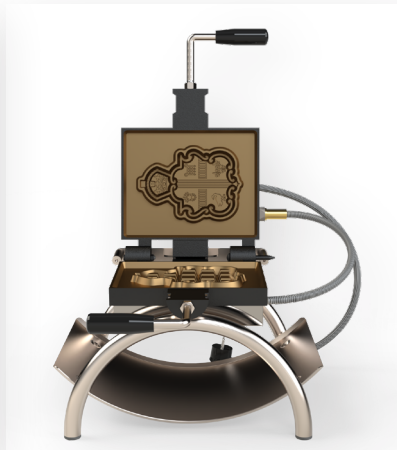

## General info

HVD is specialized in manufacturing professional (customized) waffle irons, running on electricity or gas or semi-industrial carrousel.

We are supplier for hotels, restaurants, artisanal bakeries, catering establishments and amusement parks.