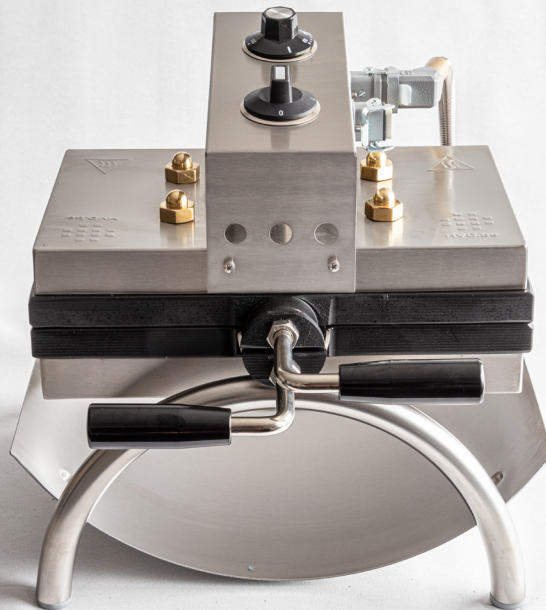

HVD.be

Belgium's best waffle irons

Tradition meets innovation

Made in Flanders since 1921, inhouse development & production facilities.