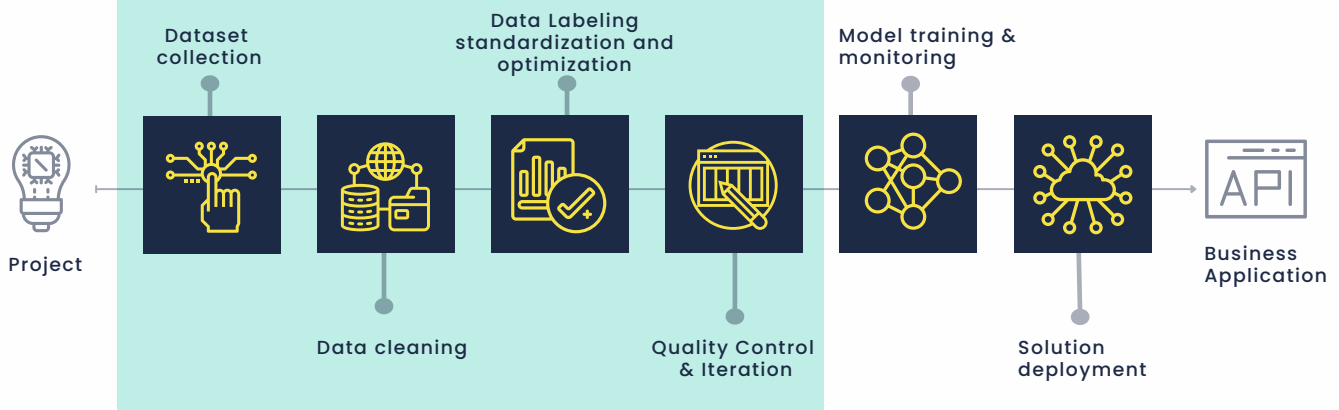

SMARTONE'S SOLUTION

LEVERAGE OUR ECOSYSTEM, JOIN OUR TRUSTED TEAM OF PARTNERS AND TAKE ADVANTAGE OF OUR 10+ YEARS OF DATA LABELING AND BREADTH OF TECHNICAL EXPERTISE TO GET THE MOST OUT OF YOUR DATA AND AI PROJECTS.