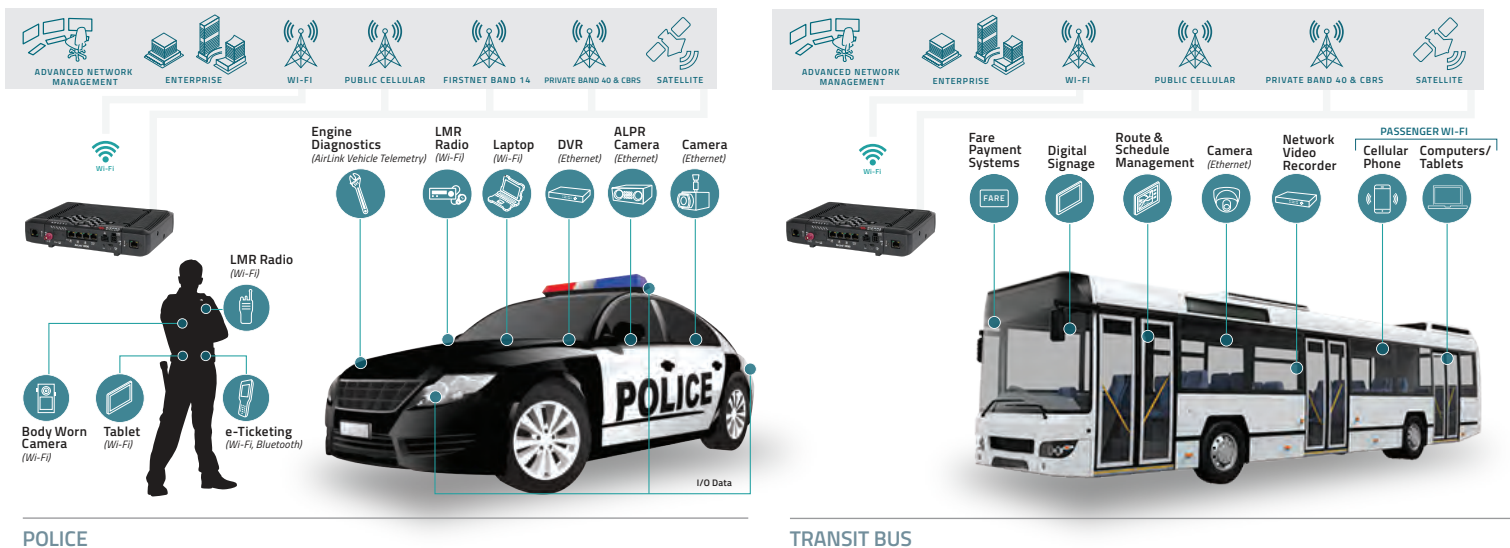

XR90 APPLICATION EXAMPLES