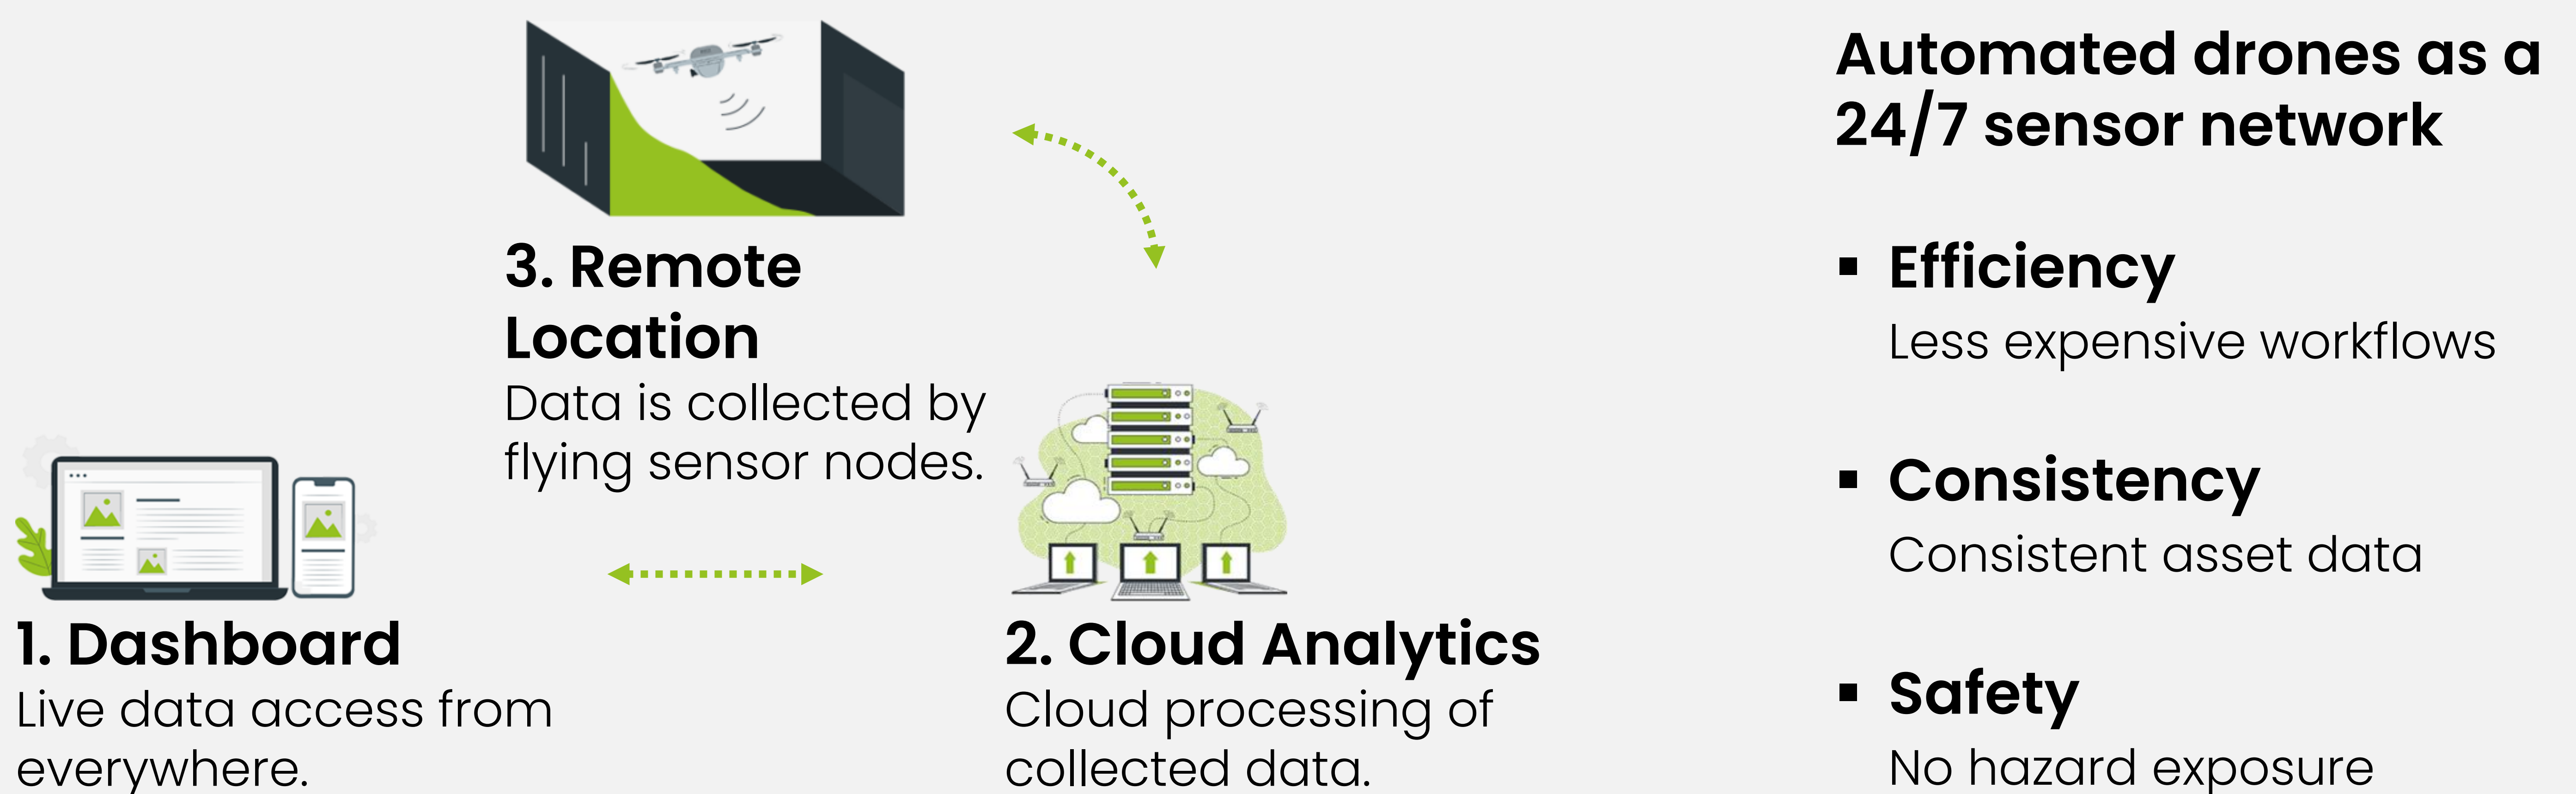

AUTOMATED
No pilot needed

INDOORS
Even without GPS

FLEXIBLE
Flying sensor node

VIDEO

WE REVOLUTIONIZE INDUSTRIAL MONITORING

Conveyor belts

Warehouses

Infrastructures