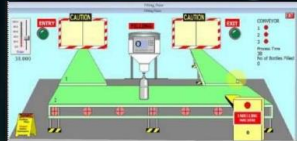

AVEVA Lean Digitization System (LDS)
Performance, Andon, work order, Kanban, work instructions.

Power Monitoring Expert or Facility Expert*
Energy optimization.
* for sites >1GWh/yr

AVEVA Process Management System – Wonderware System Platform