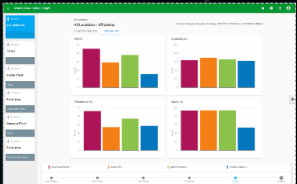

Maintenance AVEVA Enterprise Asset Management (EAM)

AVEVA Insight From IIoT to analytics