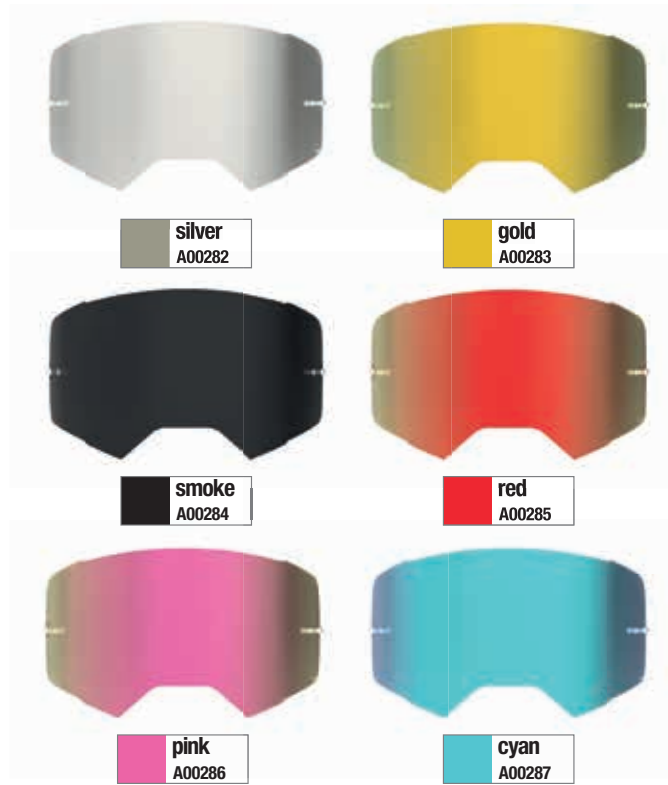

+ CHANGE THE PADS =

Silicone printed velcro pads
Chose your style and color and
stick this on the elastic band of the goggle