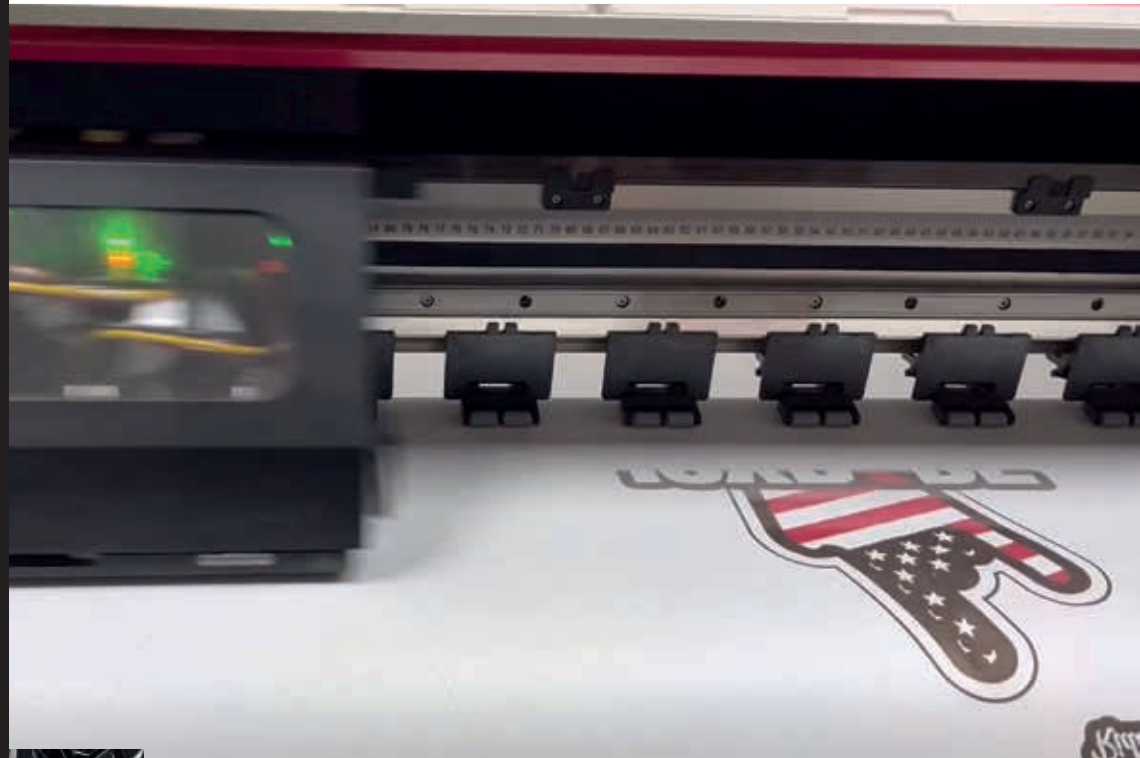

JERSEYS CUSTOMIZATION ⚡

As all our jerseys are printed by sublimation directly at the factory, we can offer some customization options :

- Rider Name & Race Number
- Sponsors Logos
- Team's logos
- Shop's logos

These data are directly printed by sublimation in the fabric before the cutting and sewing stage.

100% SUBLIMATION PRINT - UNLIMITED LIFETIME PRINT - SUPER STRONG