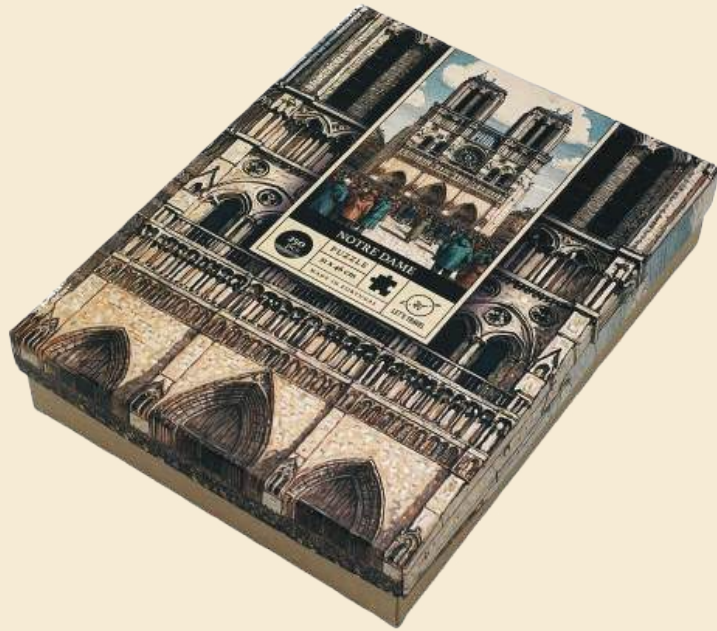

# PUZZLE COLLECTION

Moments beyond time

Assembling a 250-piece puzzle is a great activity for adults with relaxing benefits for the brain. It enhances skills such as visual perception, logical reasoning and problem solving. This type of activity is an effective way to combat stress and promotes full concentration

1 - TRIUMPH ARCH

2 - LOUVRE

3 - NOTRE DAME

4 - GALLEON

5 - NOAH'S ARK

6 - GORILLA