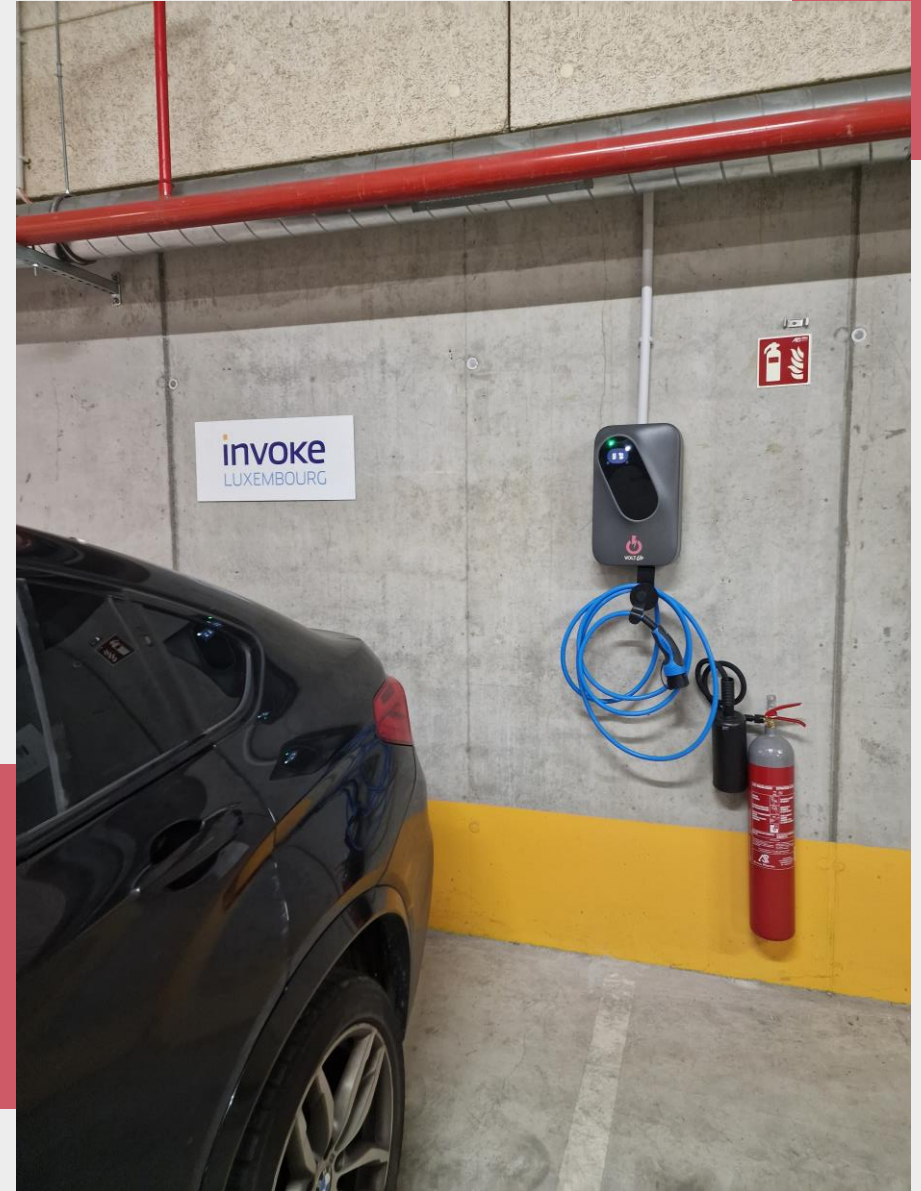

Invoke

One global financial service company that is converting its fleet to full electric.