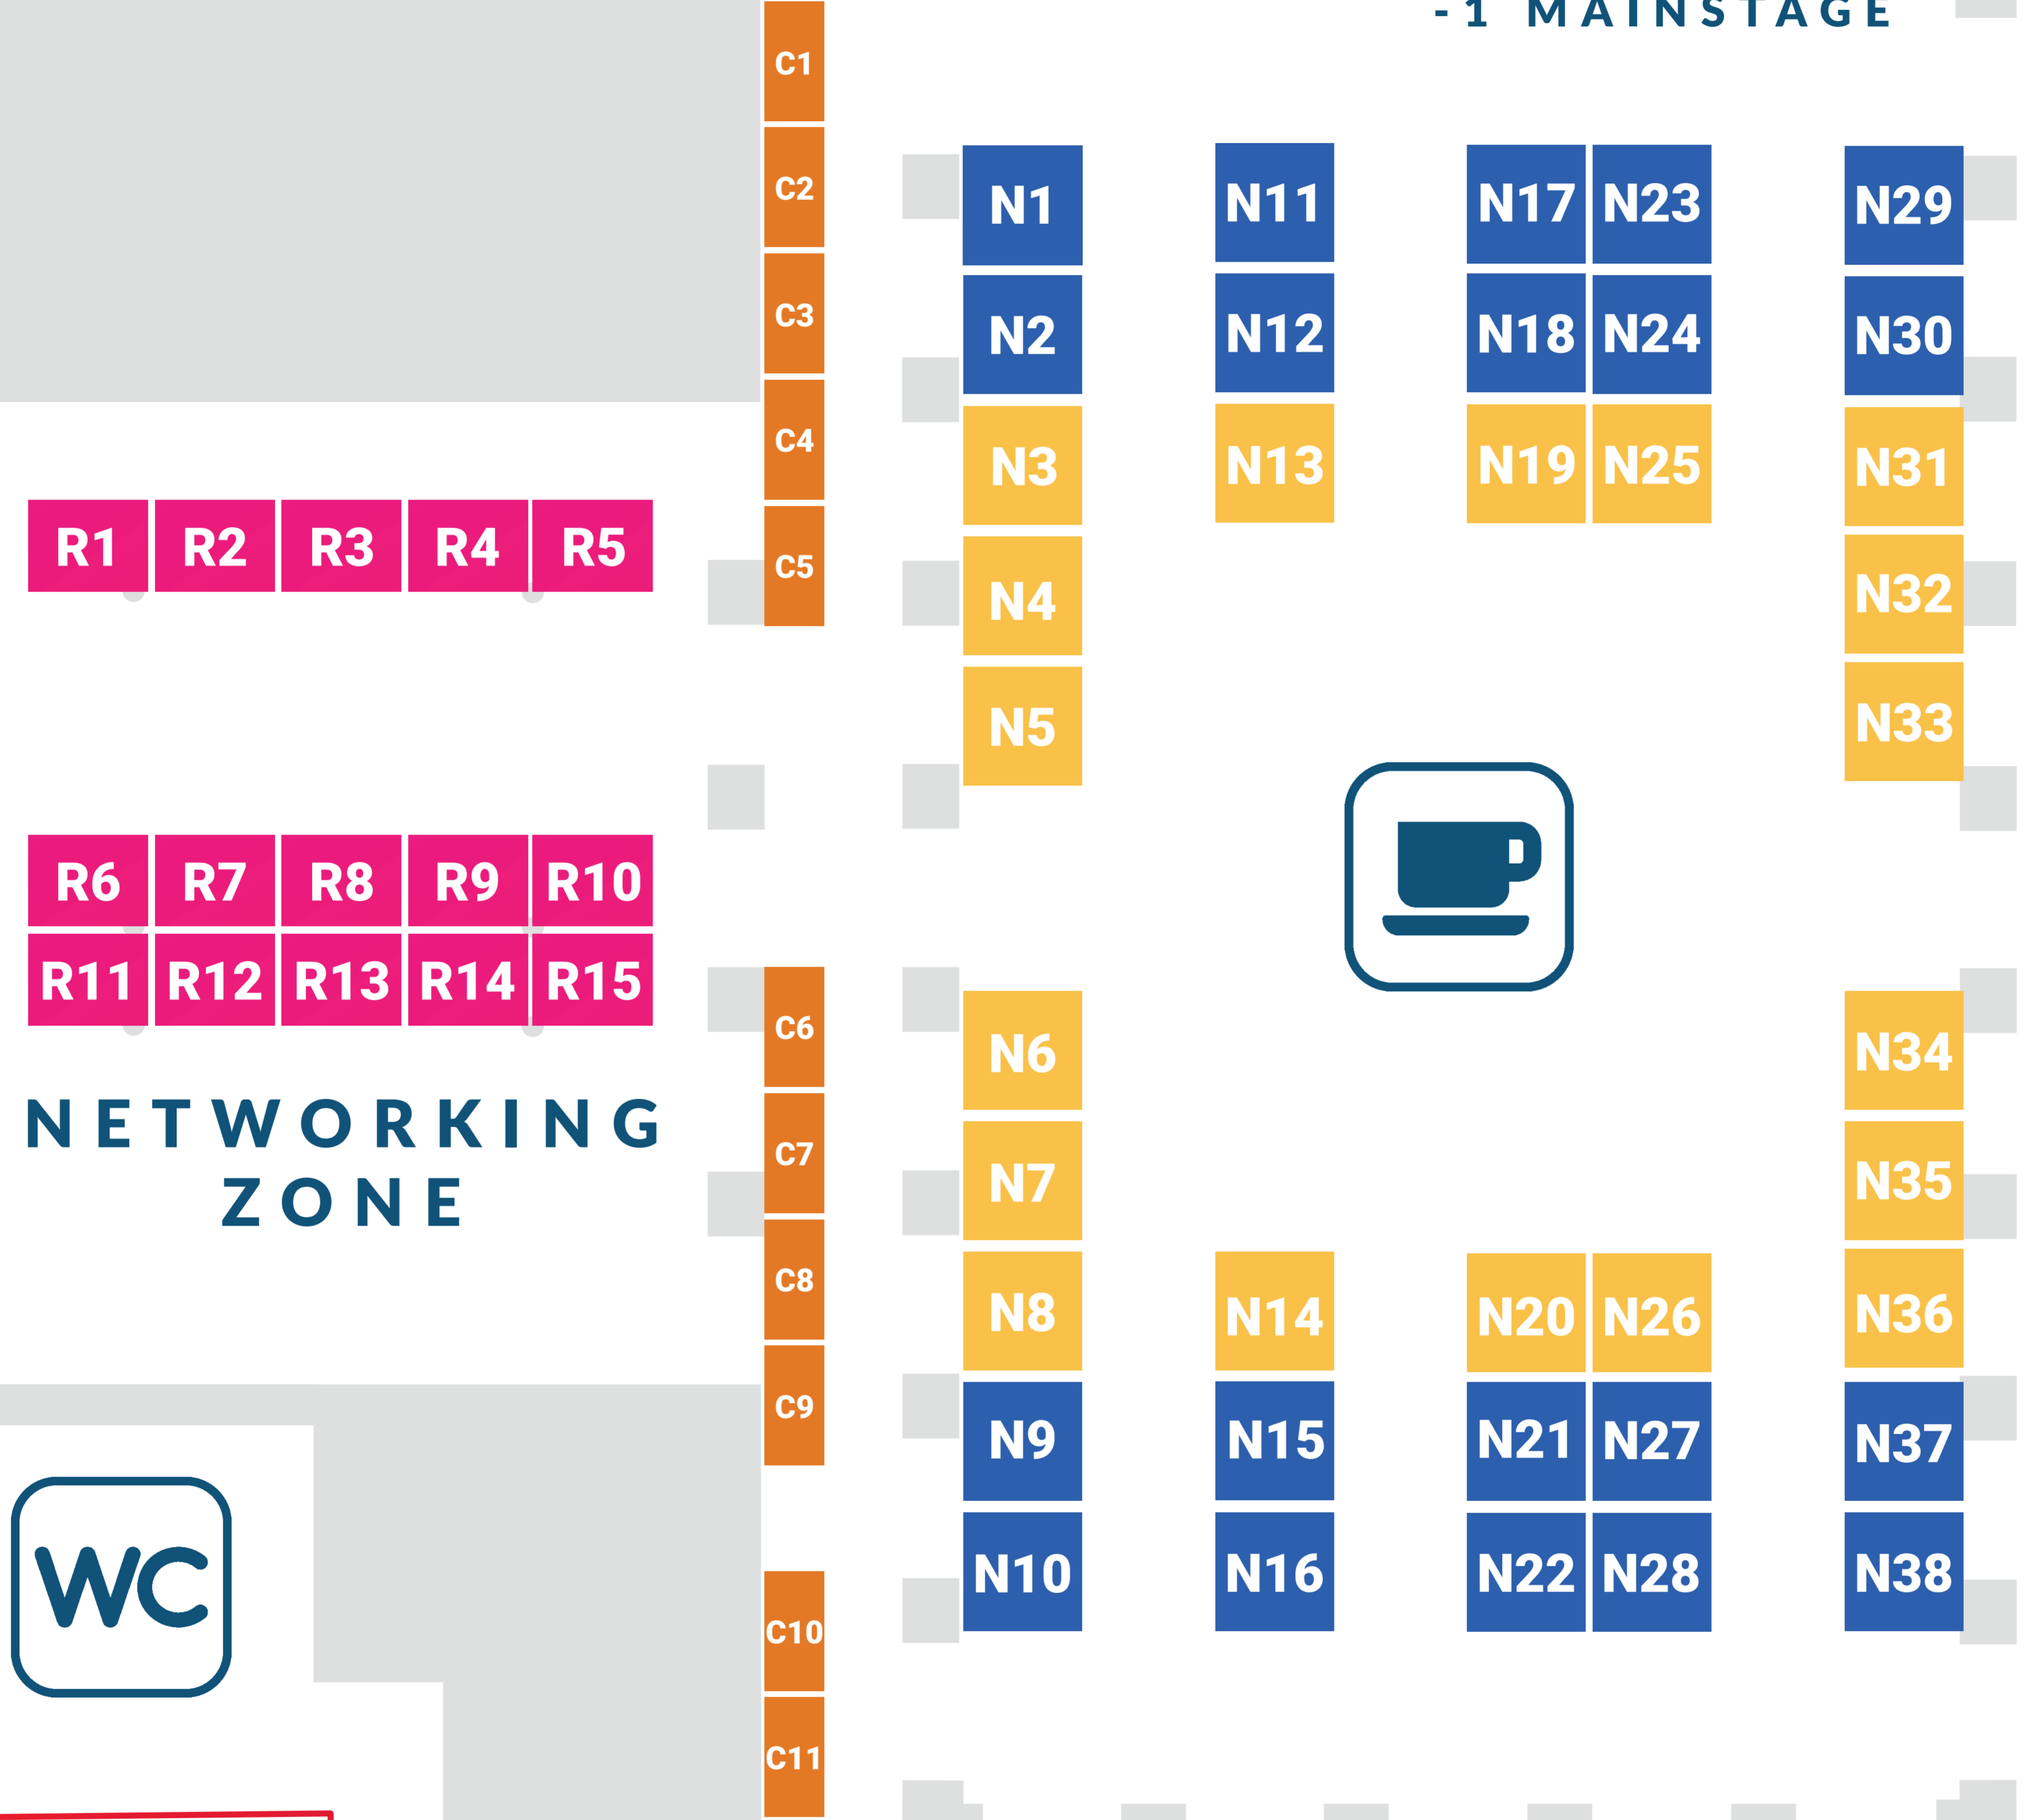

WELCOME  
DESK

-1 MAINSTAGE

VIP  
LOUNGE

NETWORKING  
ZONE

C12 C13 C14

C15 C16 C17

+2, STAGE 3

STAGE 2