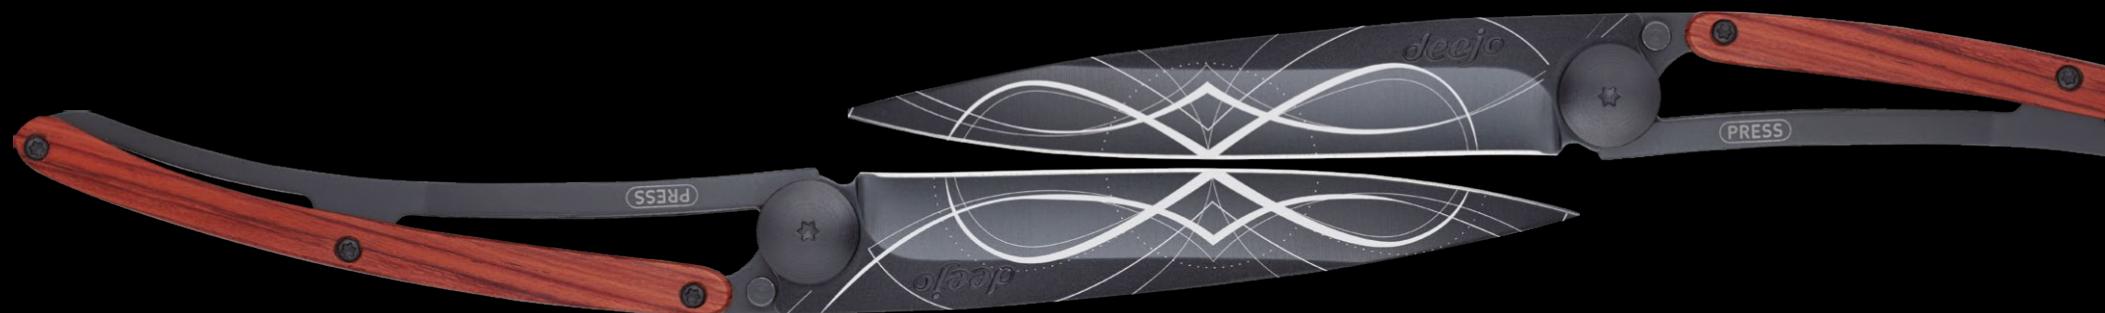

2

SET DE 2 PIÈCES
2 PIECES SET

TAILLE RÉELLE
REAL SIZE