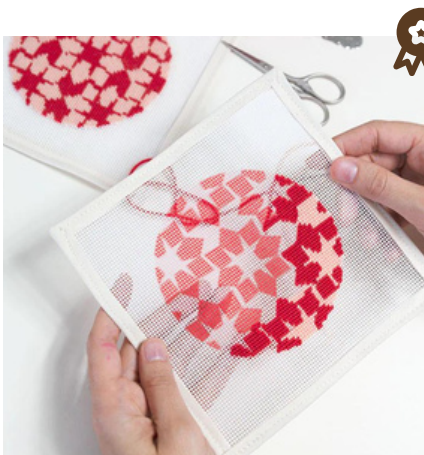

Ornaments

REFLECTIONS

Artist: Zoe Wodarz
WSP (taxes exc): 17,27€
RRP (taxes inc): 38€
Size: 11cm / 4.3in round