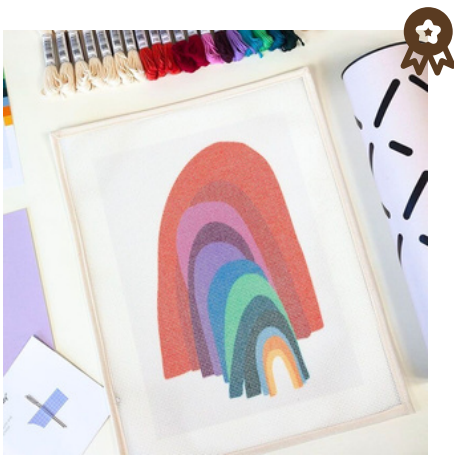

WSP (taxes exc): 31,71€ \$34,56

RRP (taxes inc): 65€ \$70,85

Size: 20x20 cm / 7.8x7.8 in

TAKE YOUR PLEASURE SERIOUSLY

Artist: Unwind Studio

WSP (taxes exc): 27,80€ \$30,31

RRP (taxes inc): 57€ \$62,13

Size: 16x24 cm / 6.2x9.4 in