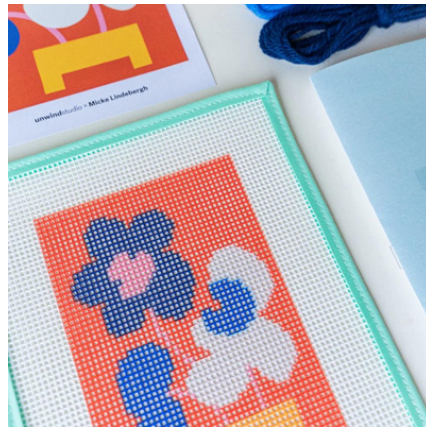

Size: 10x15 cm / 4x5.9 in

ROCKET TO THE STARS

Artist: Claire Iglesias

WSP (taxes exc): 11,22€ \$12,23

RRP (taxes inc): 23€ \$25,07

Size: 14x14 cm / 6x6 in

MICKE TRIO RED

Artist: Micke Lindebergh