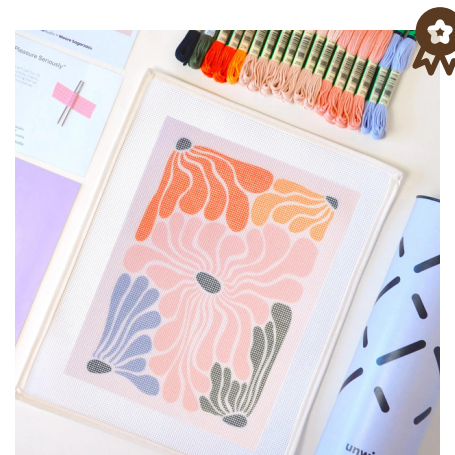

FROM THE OTHER SIDE

Artist: Leonor Violeta

WSP (taxes exc): 38,54€ \$42,00

RRP (taxes inc): 79€ \$86

Size: 20x28.2 cm / 7.8x11 in

HIGHNOON

Artist: Ponnopozz

WSP (taxes exc): 38,54€ \$42,00

RRP (taxes inc): 79€ \$86,11

Size: 20x27 cm / 7.8x10.6 in

BASALOREAK

Artist: Maore Sagarzazu

WSP (taxes exc): 37,56€ \$40,94

RRP (taxes inc): 77€ \$83,93

Size: 20x27 cm / 7.8x10.6 in

CAMILLE