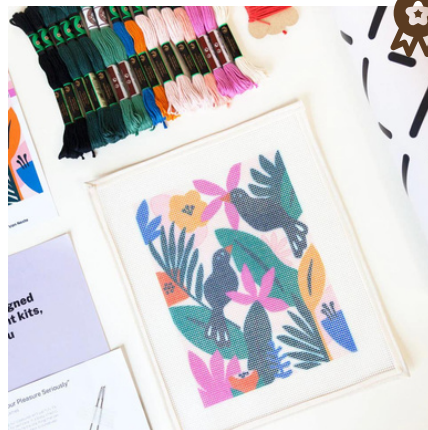

FOLK GOOSE

Artist: Bekah Worley

WSP (taxes exc): 26,83€ \$29,24

RRP (taxes inc): 55€ \$59,95

Size: 15x20 cm / 5.9x7.8 in

COLORFUL JUNGLE

Artist: Myriam Van Neste

WSP (taxes exc): 26,83€ \$29,24