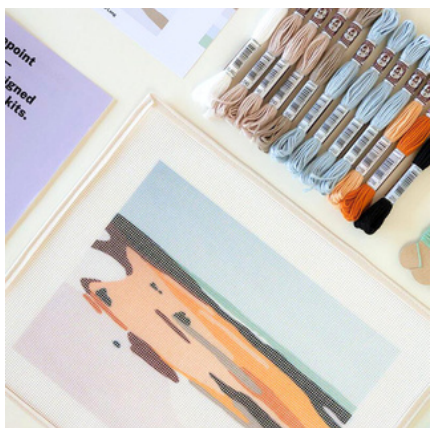

DUNES N° 7

Artist: Elizabeth Lang
WSP (taxes exc): 36,59€ $39,88
RRP (taxes inc): 75€ $81,75
Size: 20x26 cm / 7.8x10.2 in