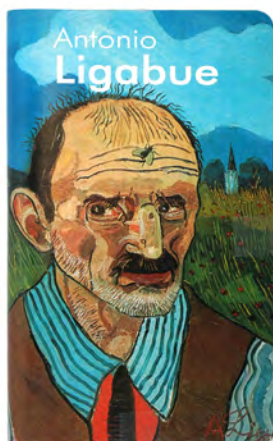

Notes Flexi

Notes Flexi

Notes da 80 pagine in carta FSC da 70gr. Rilegatura in cucitura filo singer, senza colle o additivi chimici. Colore filo: bianco, blu rosso e verde.

80-page notebook with 70gsm FSC paper. Singer thread binding, glue and additive free. Thread colors: white, blue, red and green.

- 12,5x20,3 cm
- 250 pcs
- 2 settimane / 2 weeks
- ALL OVER: full Color; INTERNO: bianco
  ALL OVER: full color; INSIDE: white

Block notes soft

Soft Cover Notepad

Block-note con copertina flessibile in cartoncino e carta e rivestimento di protezione in PVC. Interno 100 pagine carta 60gr.

Notepad with flexible cardboard and paper cover and protective PVC coating. Contains 100 sheets on 60 gr paper.

- 13x10 cm
- 100 pcs
- 2 settimane / 2 weeks
- COPERTINA: full color; INTERNO: bianco
  COVER: full color; INSIDE: white

Notebook

Notebook

Notebook in formato A5 o A6 con copertina rigida in PU, 192 pagine (96 fogli). Chiusura con elastico e segnapagina abbinati. Colore base a scelta.

A5 or A6 size notebook with PU hard cover, 192 pages (96 sheets). Elastic closure and matching page marker. Base color of your choice.

- 14x21 cm; 9x14 cm
- 50 pcs
- 2 settimane / 2 weeks
- 1 o 2 LATI: da 1 colore a full color
  1 or 2 SIDES: from 1 color to full color