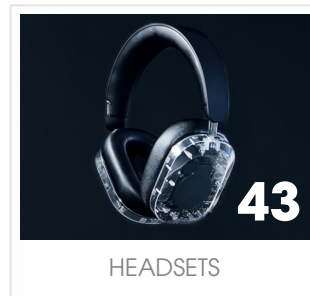

CABLES

CHARGE

ACCESSORIES

TECH/NON TECH

AND DISTRIB

DEFUNC - SOUND

DBRAMANTE1928 - BAGS

BILY - LIGHT