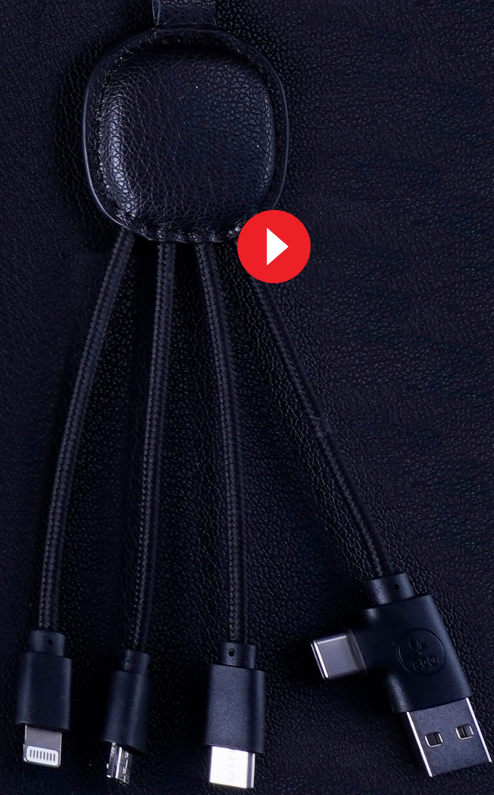

RECYCLED LEATHER