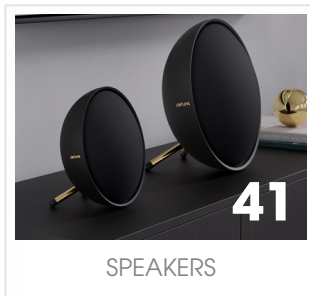

AND DISTRIB

DEFUNC - SOUND