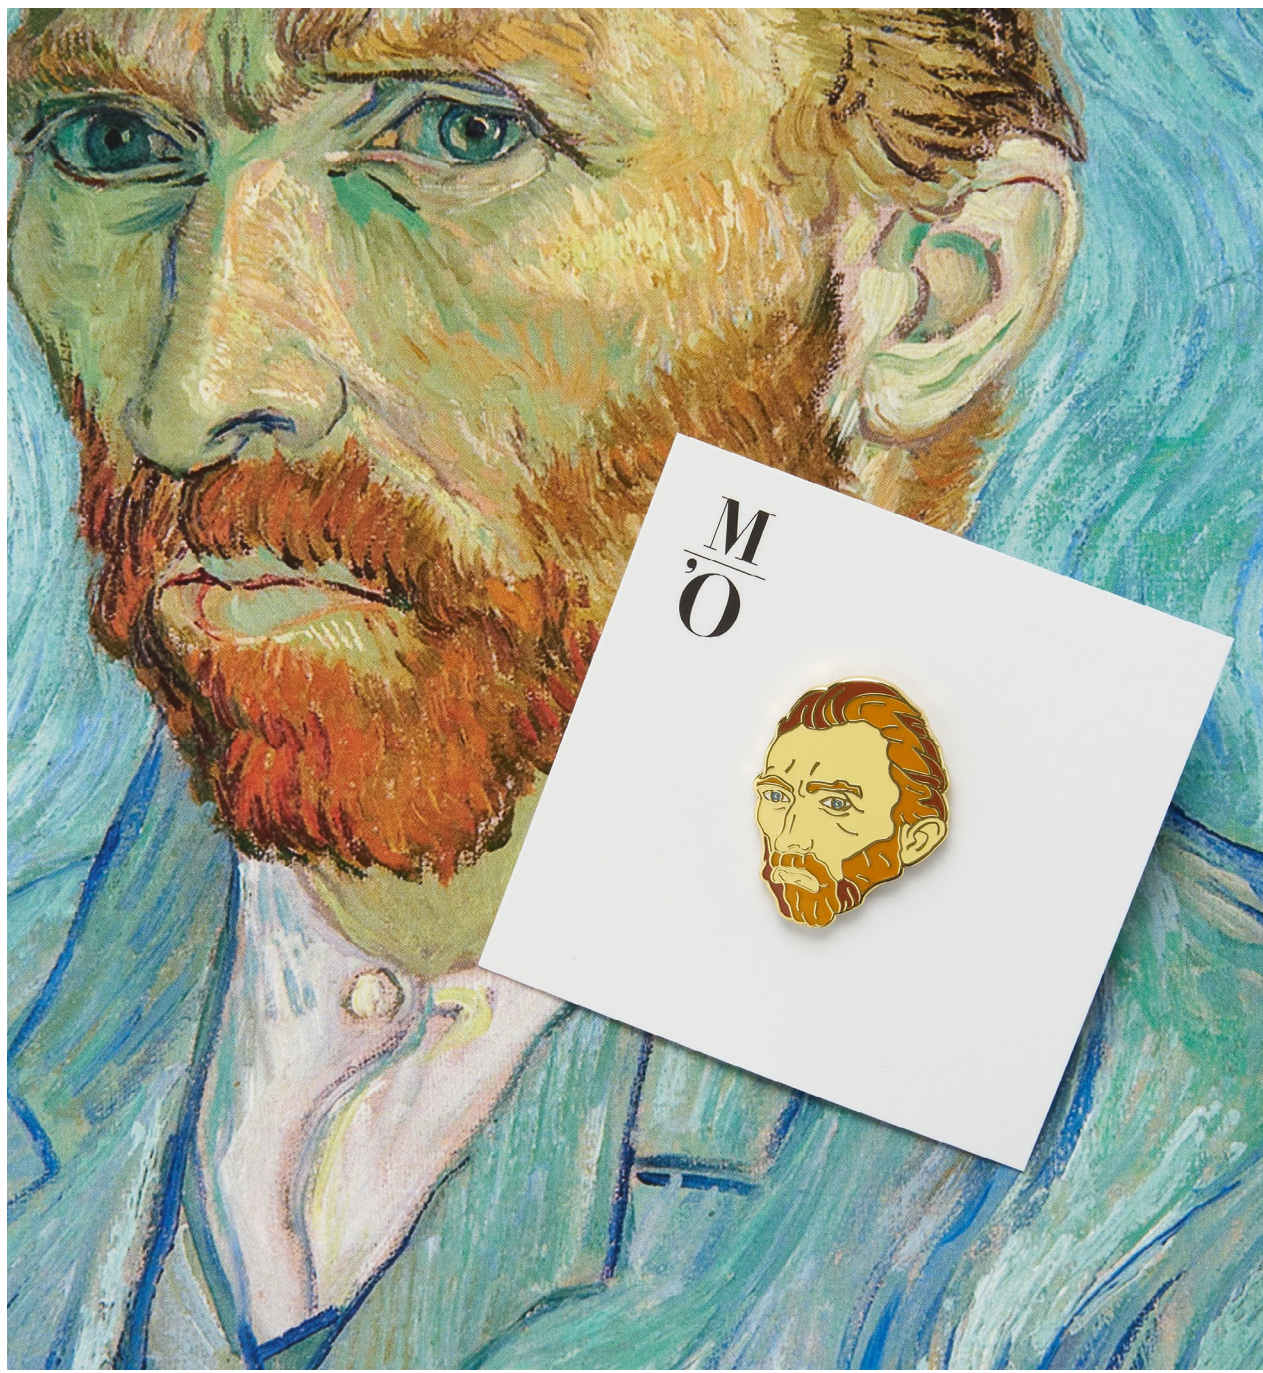

Pin

pin

PIN

CUSTOM
COLLECTIONS

pin

.it

World Chess
Championship Match
2016 • NYC

Magnus Carlsen
World Chess Champion