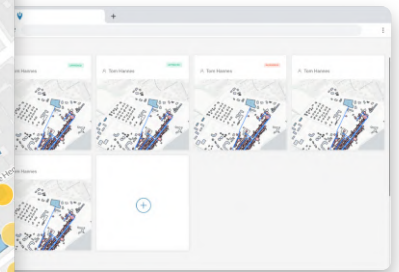

Online AI software to plan the decarbonization of existing buildings

Organize Your Data

Reliable

Automatically merge dozens of energy data sources, machine learning and your own trusted files.

Analyze Maps

Intuitive

Online geospatial features for your entire team. Easily locate hotspots for district heating or filter promising buildings for solar and heat pumps.

Automate Design

Fast

Let AI help you design optimized energy systems and retrofit measures for your buildings or even entire cities. In minutes.

Centralize in one place dozens of data sources - including your own files - to create personal or company collections.

Data plausibilization

Check the completeness and accuracy of your project's data with dedicated map visualizations.

Key statistics

Easily display the key statistics about your perimeter. Combined with filters, dynamically update the values to a subset of buildings.

Building details

Explore projects with building-scale granularity: How much electricity demand? What system is installed? Who owns this asset?