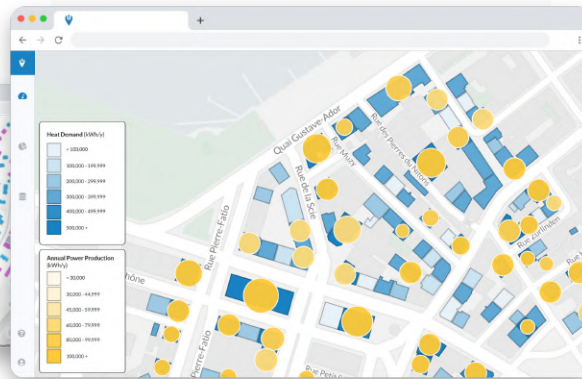

Online AI software to plan the decarbonization of existing buildings

Organize Your Data

Reliable

Automatically merge dozens of energy data sources, machine learning and your own trusted files.

Analyze Maps

Intuitive

Online geospatial features for your entire team. Easily locate hotspots for district heating or filter promising buildings for solar and heat pumps.

Automate Design

Fast

Let AI help you design optimized energy systems and retrofit measures for your buildings or even entire cities. In minutes.

Key statistics

Easily display the key statistics about your perimeter. Combined with filters, dynamically update the values to a subset of buildings.

Building details

Explore projects with building-scale granularity: How much electricity demand? What system is installed? Who owns this asset?