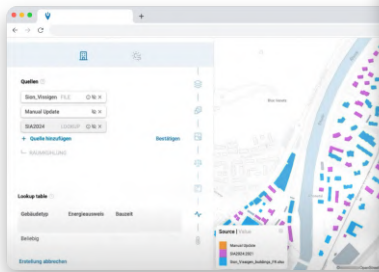

Online AI software to plan the decarbonization of existing buildings

Organize Your Data

Reliable

Automatically merge dozens of energy data sources, machine learning and your own trusted files.

Analyze Maps

Centralize in one place dozens of data sources - including your own files - to create personal or company collections.

Data plausibilization

Check the completeness and accuracy of your project's data with dedicated map visualizations.

Key statistics

Easily display the key statistics about your perimeter. Combined with filters, dynamically update the values to a subset of buildings.

Building details

Explore projects with building-scale granularity: How much electricity demand? What system is installed? Who owns this asset?