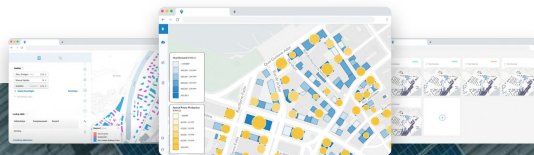

We've got your back.

Our support team ensures your success, from onboarding to daily use.

Custom training

We personally train your team to get up and running in 3 short sessions.

User docs

No black-box here: find all sources and model assumptions in clear docs.

Live chat

Reach our support team in 2 clicks, get a same-day response!

Online secure software

As a web platform, no installation is required, and you get direct access to updates.

Multiple languages

View the app and docs in German, French or English.

Monthly features

Every month, discover exciting new features directly in your inbox.

Book a demo to discover the ultimate large scale decarbonization acceleration platform!

About Urbio

We are an impact-driven software company specialized in urban energy planning. Founded in January 2020, Urbio is a spinoff from climate-tech university EPFL, born in the bubbling technology park of Energypolis in the heart of the Swiss Alps. Because climate change has no borders, Urbio is growing fast to tackle the energy transition globally.

“Urbio can easily replace 5 days of work by 5 minutes.”

Philippe Corboz, Smart City Project Manager, Romande Energie

www.urb.io
Sion, Valais | Winterthur, Zürich