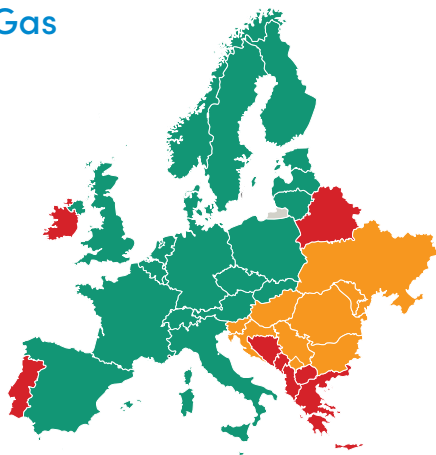

## Our ETRM for Europe, North America and the UK

Supports the full trade lifecycle: from deal capture & risk management, through to settlement

- ✘ Multi-commodity
- 🕒 Real-time ETRM
- 📈 Time-series based
- 🔗 Modular & Scalable
- 🔌 API connectivity

## Nominations, scheduling and balancing software

Automate your physical gas and power logistics and portfolio management

 User-friendly

 Time-series based

 REST APIs

 Powerful Automation

 Market Communication in all message formats

### Gas