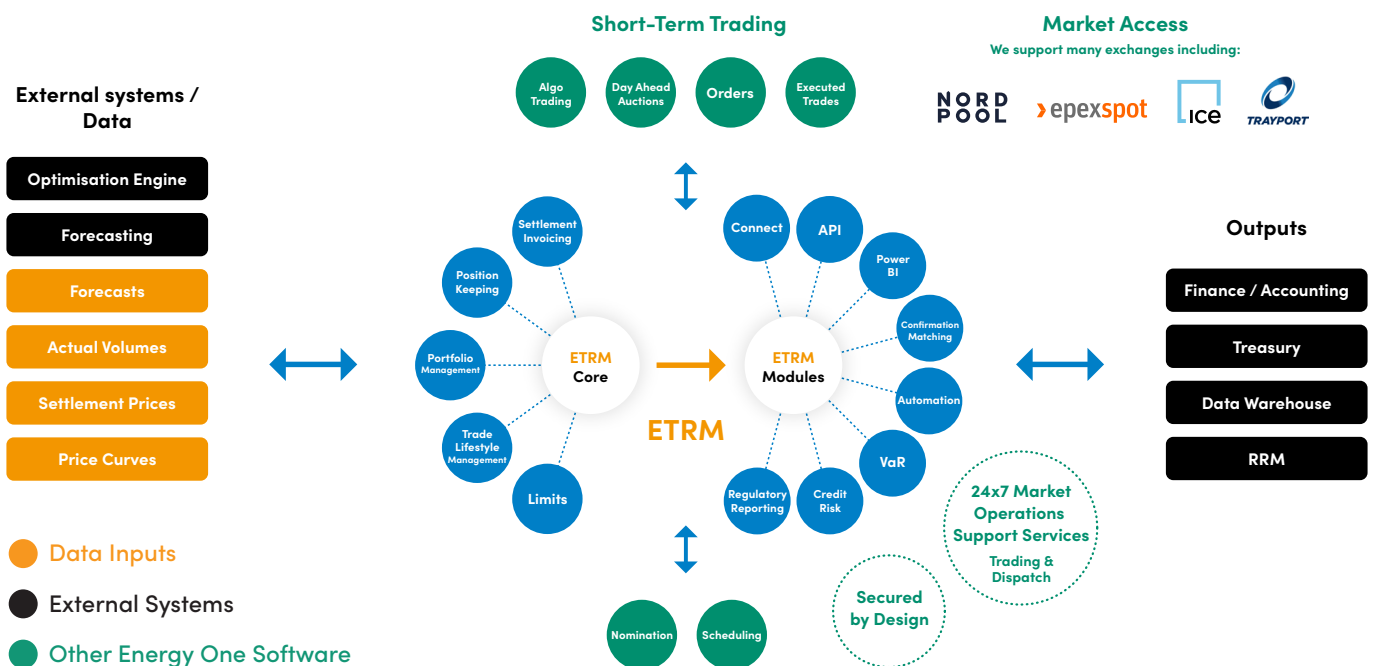

# Energy One at a glance

Big enough to look after you, small enough to care!

Our vision is to be the world's leading supplier of software and services to the wholesale energy markets. We are a true **one-stop-shop** for all our customers' core business needs.

## Our ETRM for Europe, North America and the UK

Supports the full trade lifecycle: from deal capture & risk management, through to settlement

- ✘ Multi-commodity
- 🕒 Real-time ETRM
- 📈 Time-series based
- 🔗 Modular & Scalable
- 🔌 API connectivity