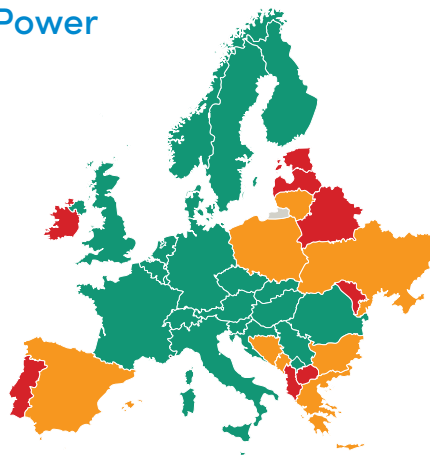

250+ Companies depend on us for short-term gas and power operations, market communication and trading

Nominations, scheduling and balancing software

Automate your physical gas and power logistics and portfolio management

User-friendly

Time-series based

REST APIs

Powerful Automation

Market Communication in all message formats

Gas

Power

Add-ons

Easily add short-term power trading and other capabilities with these modules:

- > Asset Scheduling
- > Auction Bidding
- > Algo-Trading

Exchanges

● EPEX Spot	● HUPLEX	● TGE
● Nord Pool	● OPCOM	● OKTE
● EXAA	● OTE	● MEPX
● CROPEX	● SEEPEX	● HENEX
● SEMOpx	● GME	● ALPEX
● IBEX	● SOUTHPPOOL	● BRM

24/7 Dispatching services on your behalf

Energy One's **outsourced market operations** services provide 24/7 or out-of-hours coverage. 30 experienced operators in Belgium, France and Australia work in a **follow-the-sun** setup and act on behalf of customers across the world to nominate, schedule and balance their portfolio on day-ahead and intra-day markets. Our team handles your portfolio as if it was ours, to give you **peace of mind**.