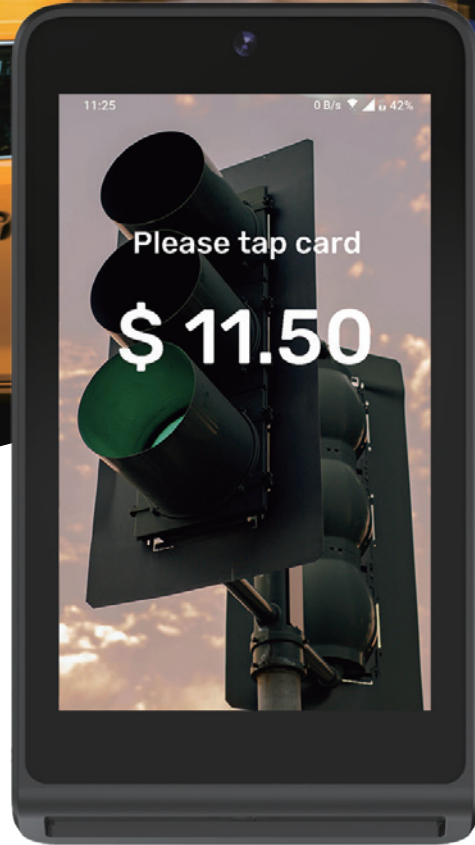

# S1MINI2

S1MINI2 POS

Introducing the S1MINI2 by Castles Technology – a compact and robust POS terminal designed for businesses on the move.

Built on a secure Android platform, the S1MINI2 delivers fast and reliable transactions at an affordable cost, making it the perfect choice for small merchants and mobile payment scenarios like **taxis, delivery services, outdoor vendors and more.**