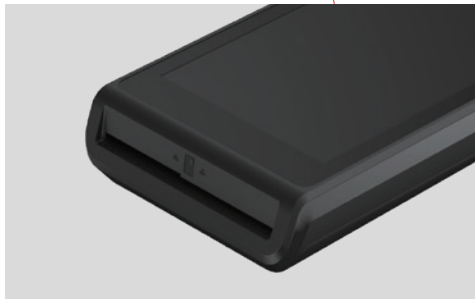

# S1MINI2

S1MINI2 POS

Introducing the S1MINI2 by Castles Technology – a compact and robust POS terminal designed for businesses on the move.

Built on a secure Android platform, the S1MINI2 delivers fast and reliable transactions at an affordable cost, making it the perfect choice for small merchants and mobile payment scenarios like **taxis, delivery services, outdoor vendors and more.**

# SATURN 1000 SERIES

## S1MINI2 Specifications

<b>Processor</b> • A53 Quad-Core 2.0GHz • Secure Processor	<b>OS</b> Secure Android 13	<b>Memory</b> • Flash: 8GB   32GB* • RAM: 2GB	<b>Display</b> • 3.97" Color LCD • 480 x 800px • Capacitive Multi-Touch
<b>Card Reader</b> • Chip: ISO 7816 EMV Compliant • Contactless: ISO 14443, 18092, Mifare, FeliCa	<b>Ports</b> USB-C	<b>Network</b> • 4G LTE • 3G • GPRS	<b>Wi-Fi</b> 802.11 a/b/g/n/ac, 2.4G & 5G
<b>Bluetooth</b> BT 5.0	<b>Positioning</b> • GPS • GLONASS • BEIDOU • GALILEO	<b>Audio</b> • Speaker • Microphone	<b>SIM &amp; SAM</b> • 1 SIM + eSIM* • 1 SAM
<b>Camera</b> Front: 0.3MP FF	<b>Power Supply</b> • Adapter: 5V/2A • Battery: 2000mAh/3.87V Li-Ion, 7.8Wh	<b>Physical</b> • Size: 118 x 64.8 x 20.43mm • Weight: 160g	<b>Environment</b> • Operating: -10 to 50°C • Storage: -20 to 70°C • Relative Humidity: 5% to 90% Non-Condensing
<b>Security</b> PCI PTS 6.x	<b>Accessories*</b> • Power Adapter • S1MINI2 Cradle • USB Cable	<b>CashHub*</b> • Real-Time Monitoring • Remote Estate Management • Data Analysis Tools • Remote Key Injection	

\* Options

Front Camera for Data Capture

On-screen Contactless and Chip & PIN Enabled

Ergonomic Design for Easy Grip

©2026 Castles Technology. All rights reserved.  
This document is intended for informational purposes only.  
All features and specifications are subject to change without prior notice.