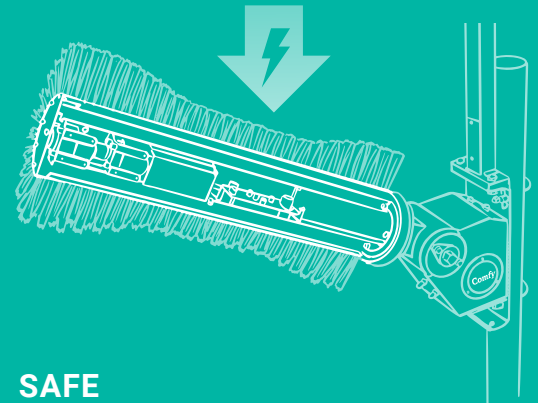

## SAFE

Thanks to our overload protection system, the tail automatically detaches from the brush by rotating in the opposite direction.