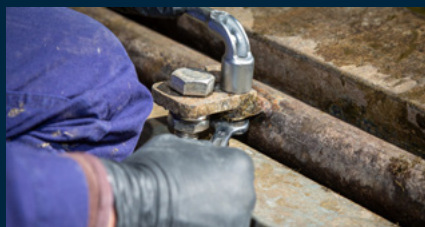

without **BRUSH'KIT**