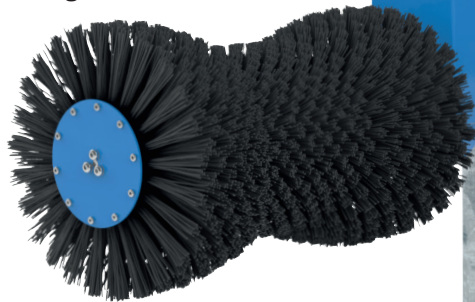

Between 50 and 60 cows can use the Cosy Cow. By enhancing animal welfare, you simultaneously boost productivity and milk yield.

Cosy Cow

The Cosy Cow is characterised by its rocking motion, making the brush is great for brushing head, tail implant and back. Due to the rocking motion, cows even play with this brush, especially with their head.

The Cosy Cow has a compact design and, thanks to the flow start system always starts in the correct direction of rotation, regardless of where the animal comes from. The Cosy Cow can turn either left or right, which prevents the bristles from standing in one direction. This ensures that the brush lasts longer.

Basic and Premium

The Cosy Cow brush is not only available in the shown premium version, but also in a basic version. In that version, the brush is powered not by a motor, but by the animal itself. Our clever design allows the cow to rotate the brush in one direction by rubbing against it. Rotating backwards is blocked for optimum brushing effect.