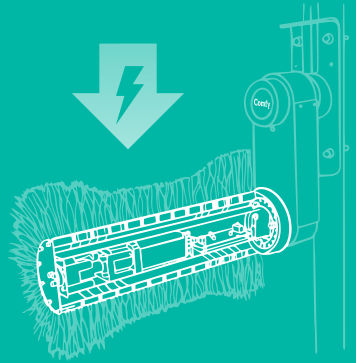

The Cosy Cow has a compact design and, thanks to the flow start system always starts in the correct direction of rotation, regardless of where the animal comes from. The Cosy Cow can turn either left or right, which prevents the bristles from standing in one direction. This ensures that the brush lasts longer.

Basic and Premium

The Cosy Cow brush is not only available in the shown premium version, but also in a basic version. In that version, the brush is powered not by a motor, but by the animal itself. Our clever design allows the cow to rotate the brush in one direction by rubbing against it. Rotating backwards is blocked for optimum brushing effect.

Comfy

Veenderveld 43A
2371 TT Roelofarendsveen
Nederland

T: +31 (0)71 205 4000
E: info@comfy-solutions.com

DESIGNED AND
PRODUCED IN
THE NETHERLANDS

LOW ENERGY CONSUMPTION

Due to our efficient 24V, 3 phase motor, Comfy brushes have a low energy consumption.

⚡ No load
operation
0.04kWh

⚡ Normal
load
0.12kWh

⚡ Maximum
load
0.3kWh

SAFE

Thanks to our overload protection system, the tail automatically detaches from the brush by rotating in the opposite direction.