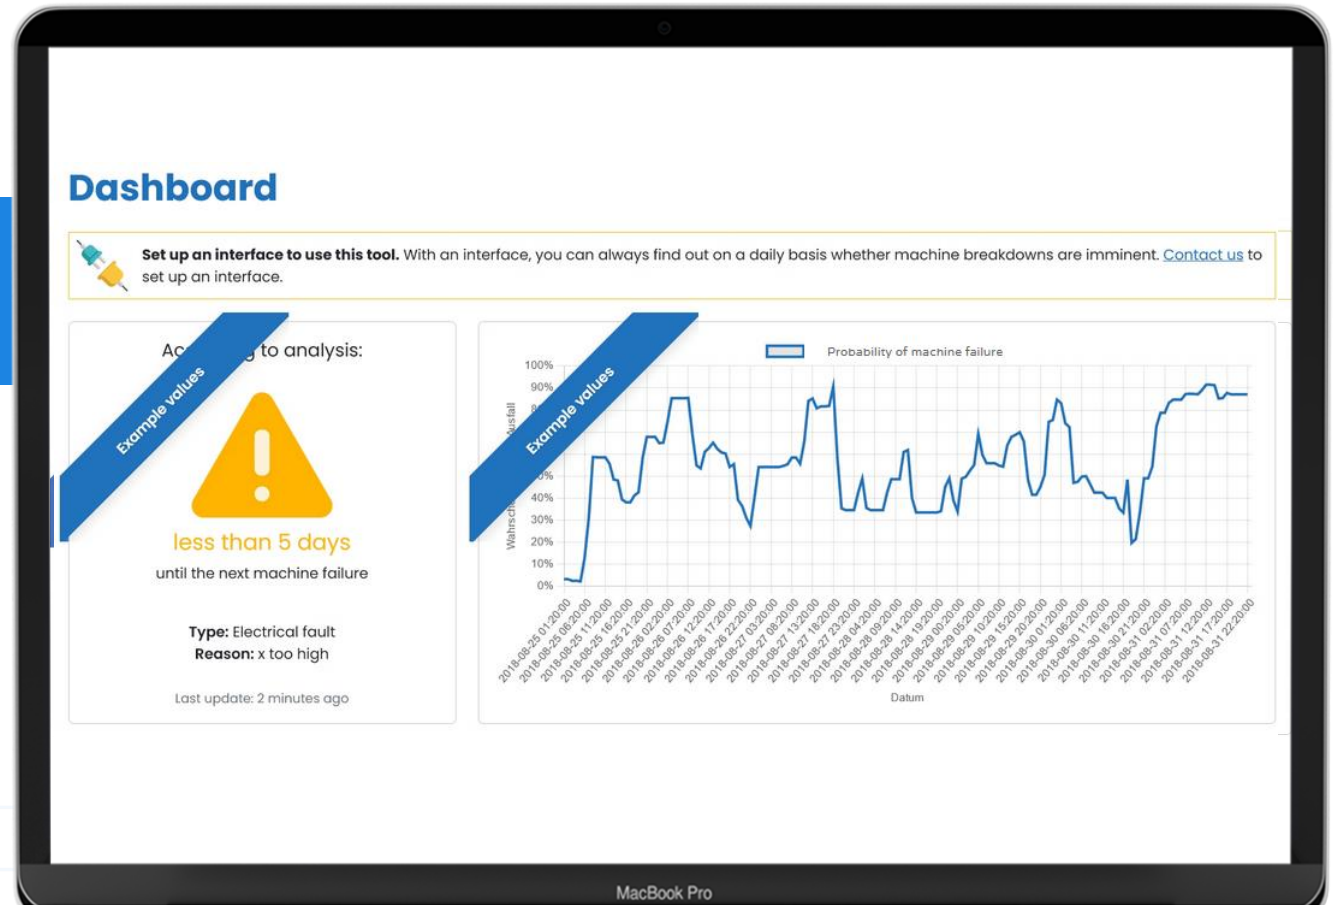

VIA THREE STEPS TO YOUR **PERSONAL AI**:

01. Data

VIA THREE STEPS TO YOUR **PERSONAL AI**:

02. Questions

Failure column
Look at your data set. Which of the columns is the column about failure?

 Time	 Sensor_1	 Sensor_2	 Sensor_3
 Sensor_4	 Sensor_5	 Sensor_6	 Malfunction

MacBook Pro

VIA THREE STEPS TO YOUR PERSONAL AI:

03. Results

THE FOUNDERS

Patrick Imcke, M.Sc.
CO-FOUNDER & CEO

- Master's degree at age 21 (mathematics), completing PhD in 2024.
- Taught AI and statistics, among other things, for 3 years as a Ph.D. student
- 3 years of leadership experience through local politics. Among other things, Chairman of the Supervisory Board of Stadtwerke Leichlingen (2021-Seedround).