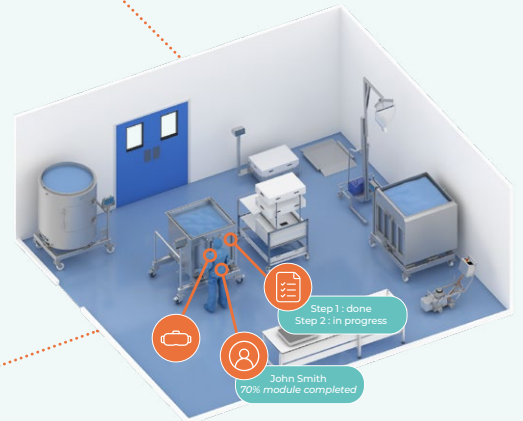

# Operational Excellence. Made Human.

HakoBio puts the human at the center of your production activities. Using intuitive digital twins, it makes factory information easily accessible and empowers your teams to leverage knowledge across the entire factory lifecycle: from process planning, to operator training and operation management.

## Asset Management

**Transform visual data into action.**

Simplify access to centralized facility data and information through its connected digital twin.

## Design & Simulation

**Simplify continuous process improvement**

Leverage facility information to simulate your production process and optimize its layout and footprint.

Easily create your digital twin now at [hakobio.com](https://hakobio.com)  
Get in touch with us at: