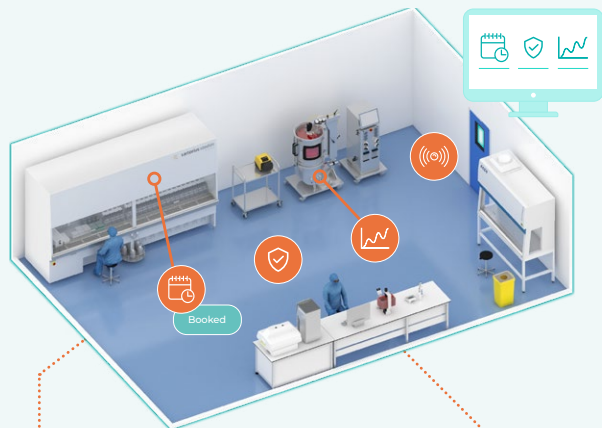

# Operational Excellence. Made Human.

HakoBio puts the human at the center of your production activities. Using intuitive digital twins, it makes factory information easily accessible and empowers your teams to leverage knowledge across the entire factory lifecycle: from process planning, to operator training and operation management.

## Asset Management

**Transform visual data into action.**

Simplify access to centralized facility data and information through its connected digital twin.

## Immersive Learning (HakoBio Academy)

**Accelerate operator readiness.**

Customize virtual and mixed reality training experiences to increase information retention.

## Design & Simulation

**Simplify continuous process improvement**

Leverage facility information to simulate your production process and optimize its layout and footprint.

Easily create your digital twin now at [hakobio.com](https://hakobio.com)  
Get in touch with us at: